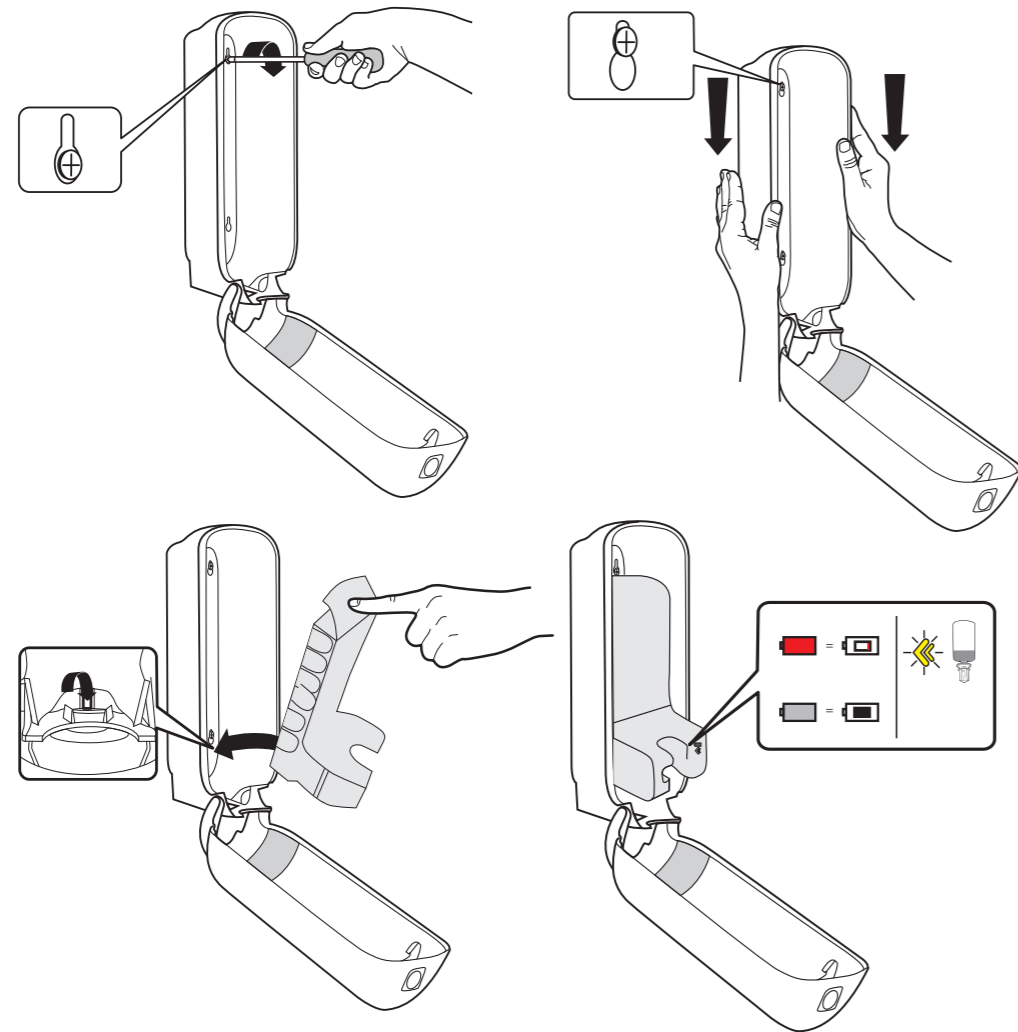

3.

x 4

x 4

4.

1.

2.

3.

4.

5.

6.