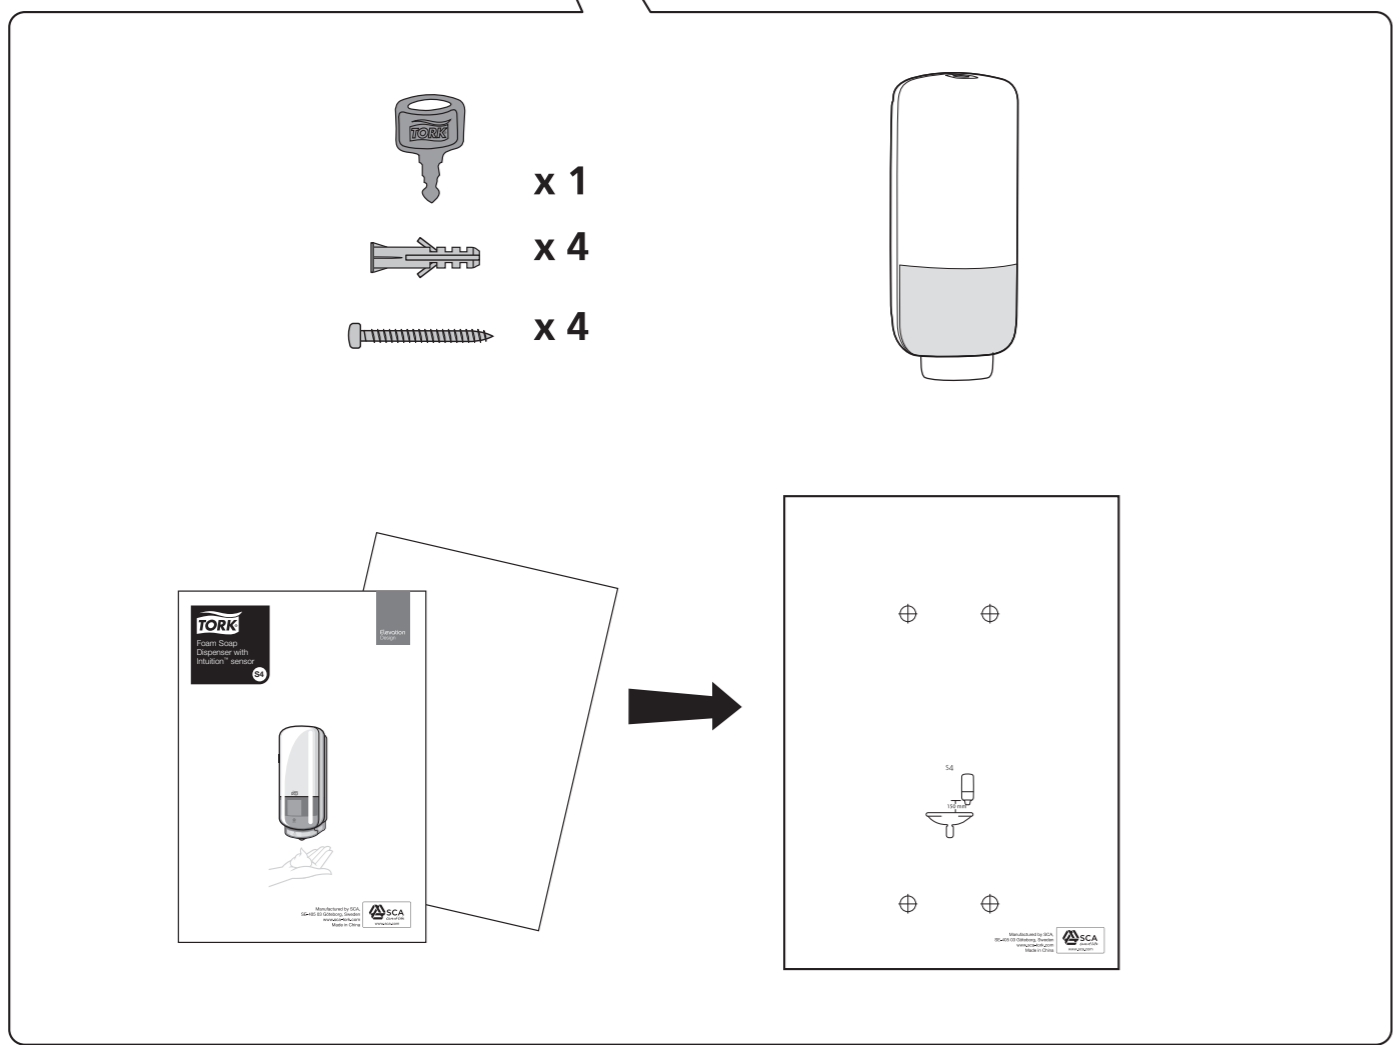

Models: 561100 and 561108

Elevation
Design

Manufactured by SCA,
SE-405 03 Göteborg, Sweden
www.sca-tork.com
Made in China

Manufactured by SCA,
SE-405 03 Göteborg, Sweden
www.sca-tork.com
Made in China

3.

 x 4

 x 4

4.

1.

2.

3.

4.

5.

6.