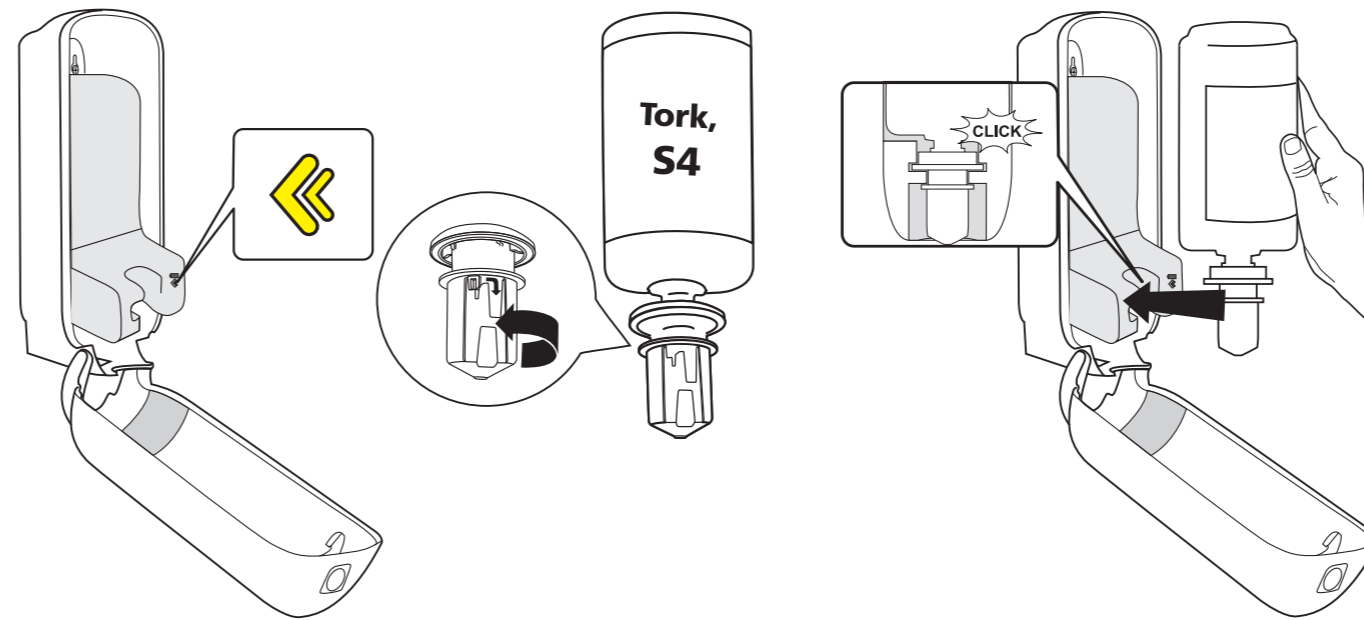

3.

x 4

x 4

4.

1.

2.

3.

4.

5.

6.