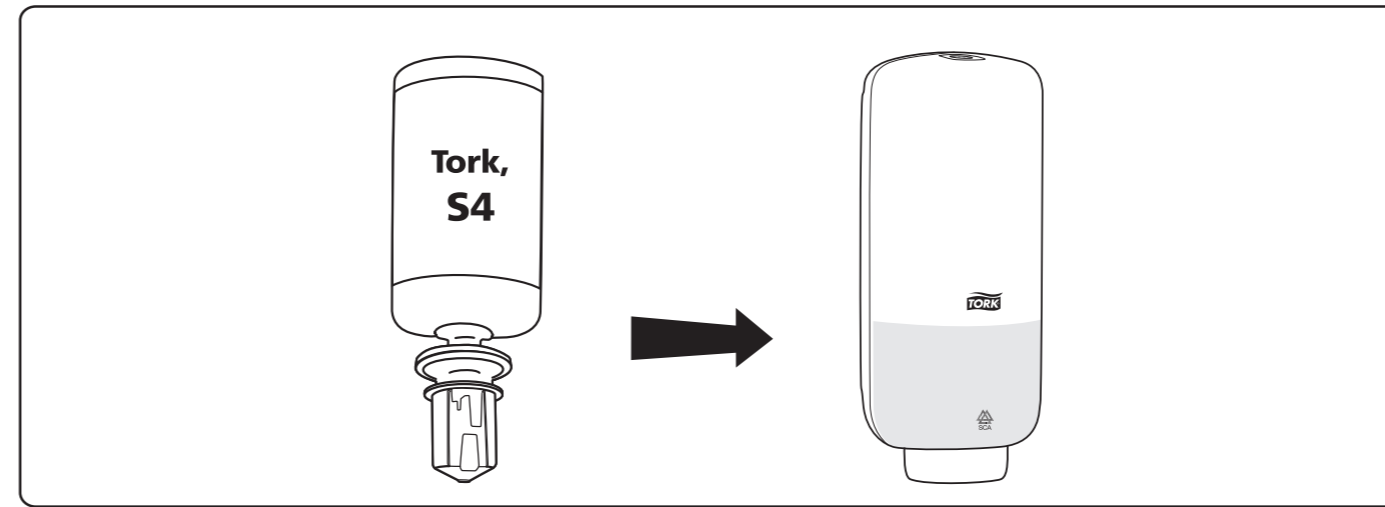

3.

x 4

x 4

4.

1.

2.

3.

4.

5.

6.