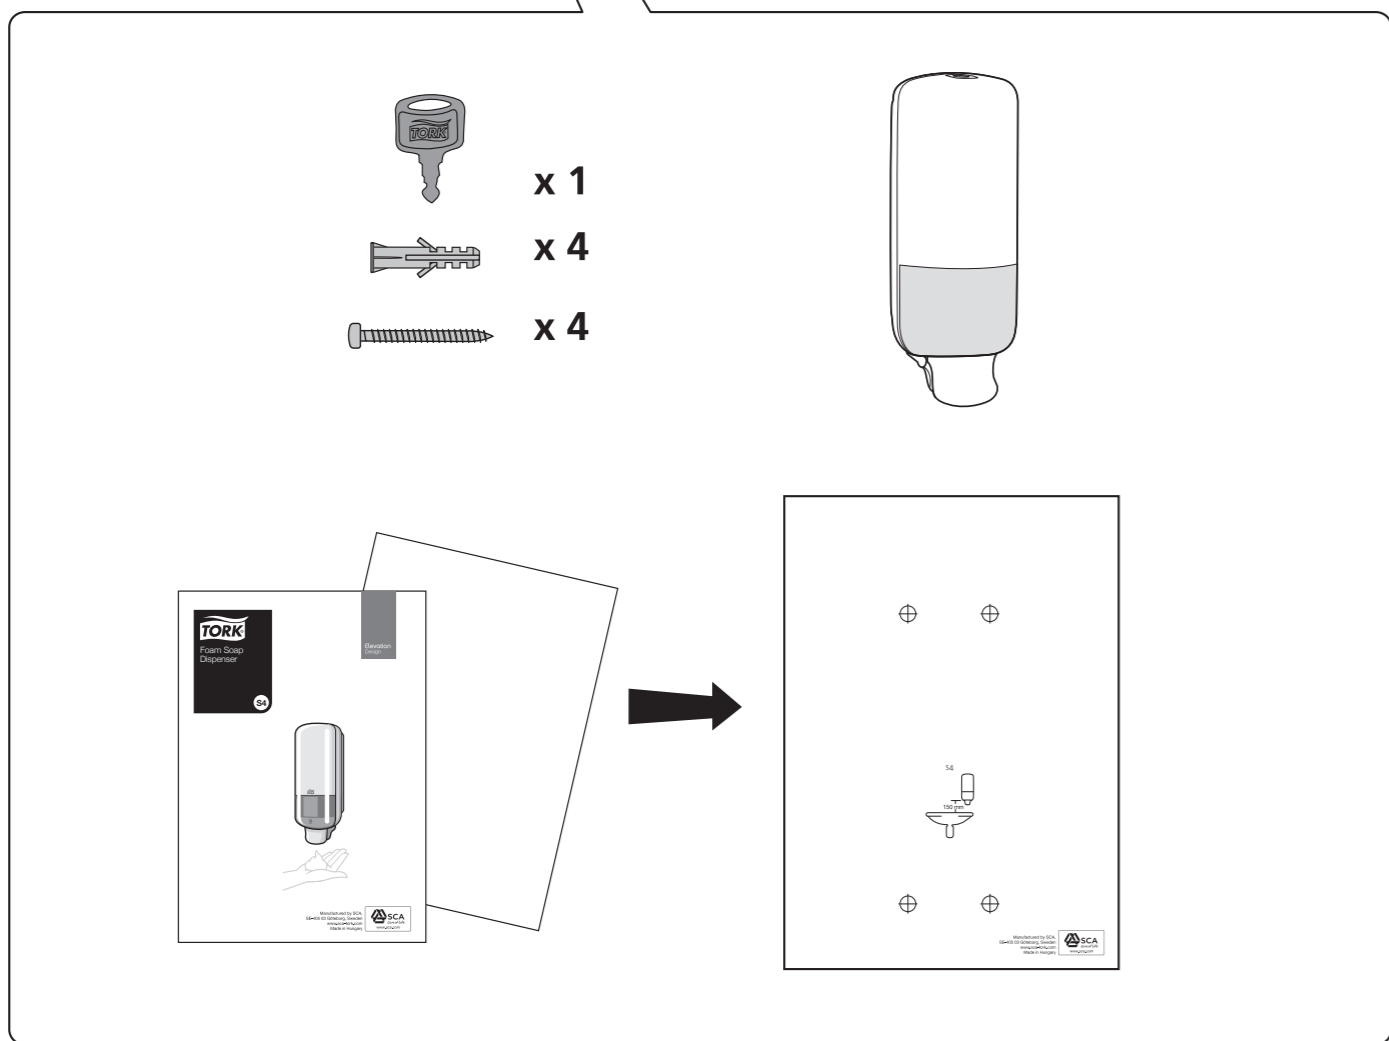

European Community Design Registration RCD 000929971

Elevation
Design

Manufactured by SCA,
SE-405 03 Göteborg, Sweden
www.sca-tork.com
Made in Hungary

Manufactured by SCA,
SE-405 03 Göteborg, Sweden
www.sca-tork.com
Made in Hungary

3.

4.

5.

1.

2.

3.

-  x 4
-  x 4

1.