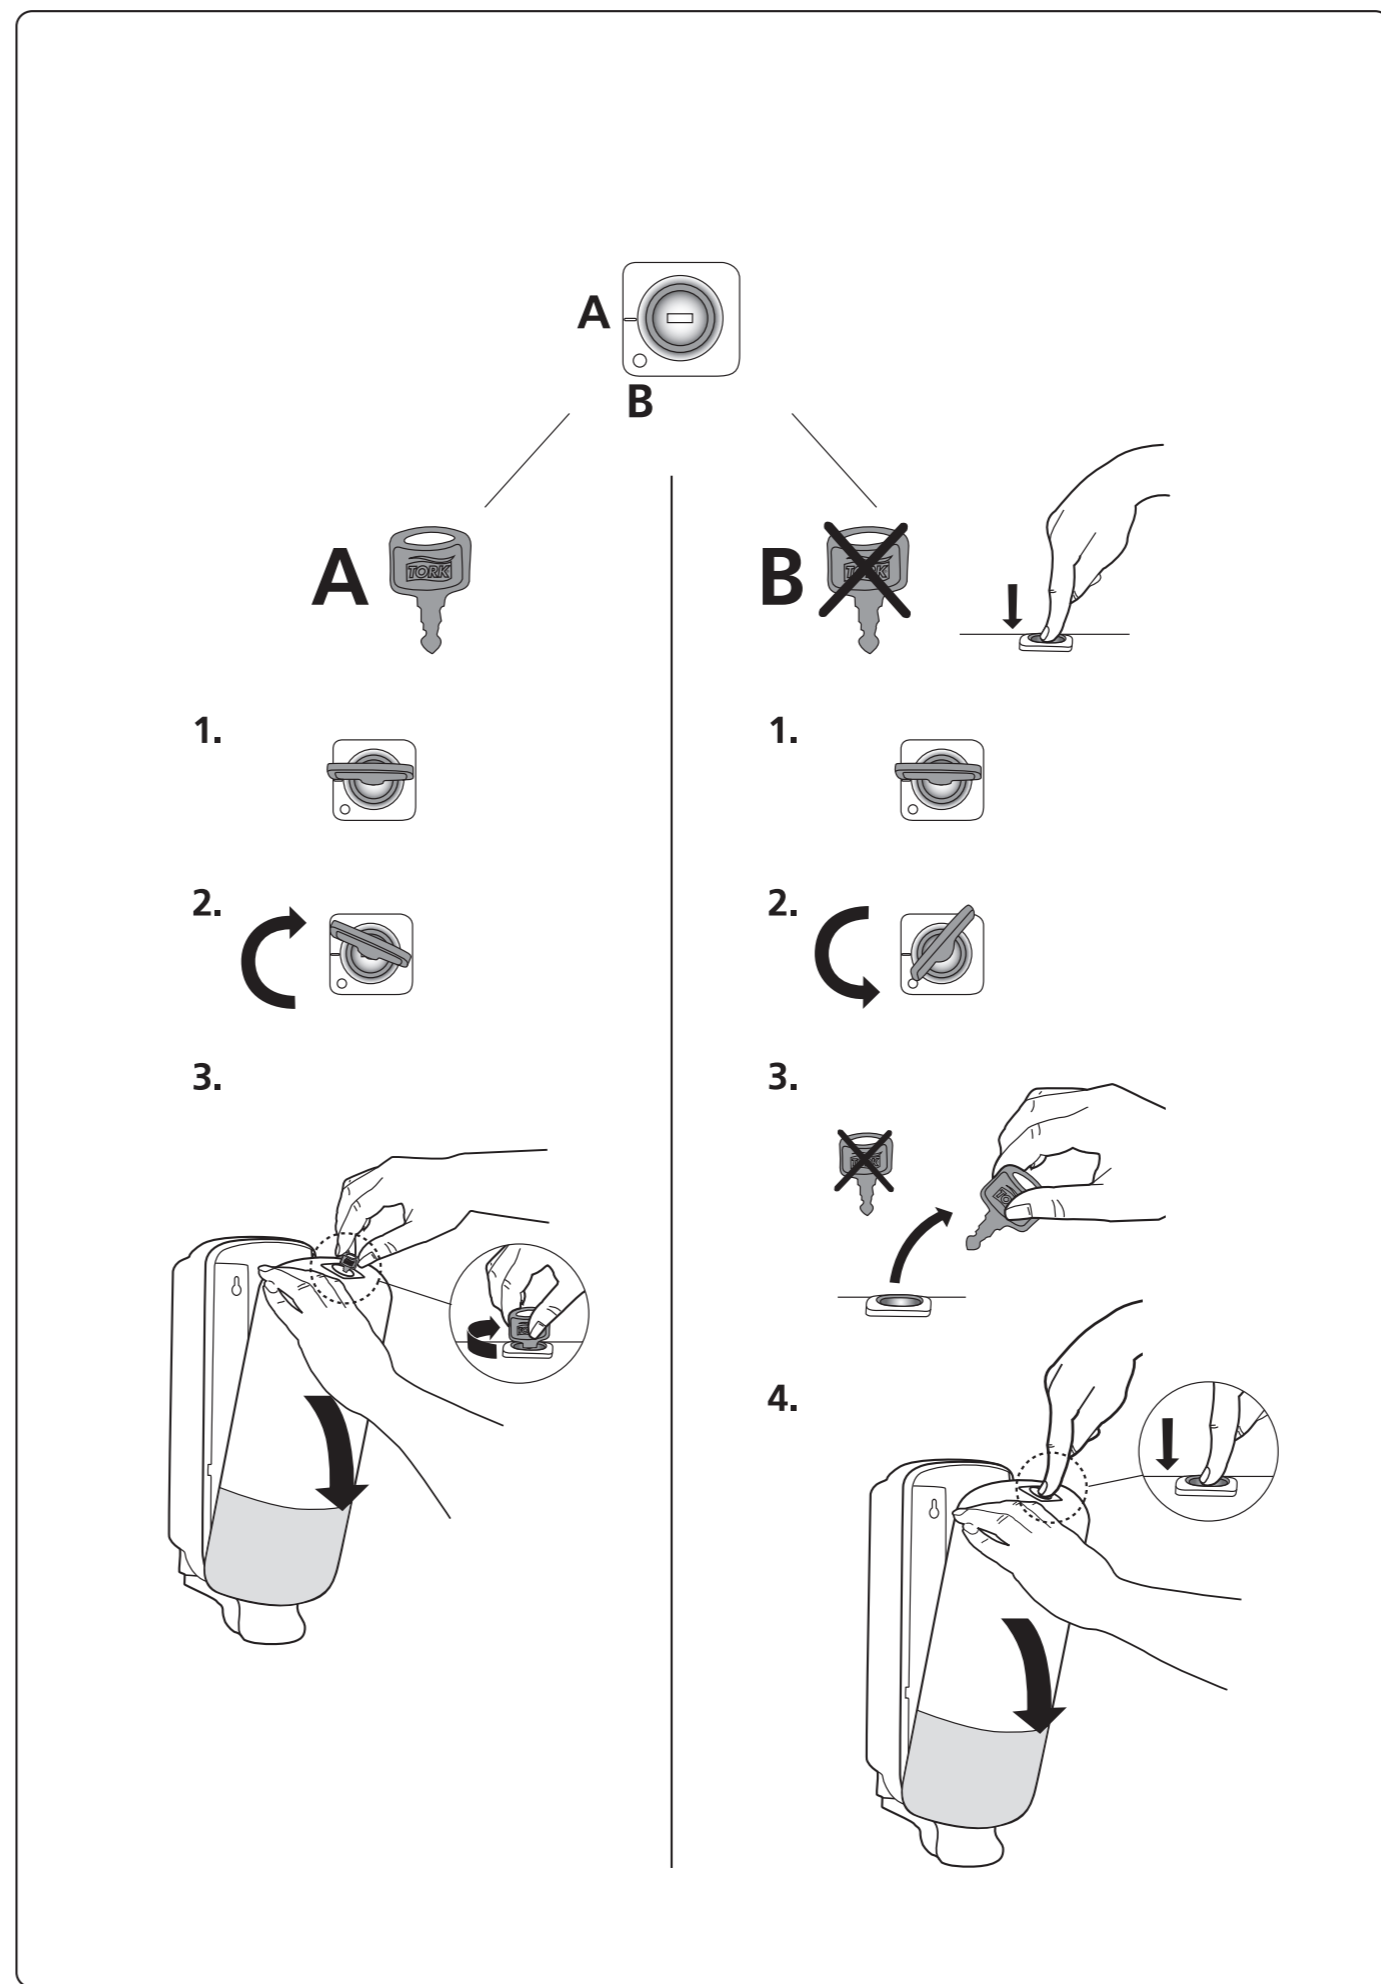

European Community Design Registration RCD 000929971

Elevation
Design

Manufactured by SCA,
SE-405 03 Göteborg, Sweden
www.sca-tork.com
Made in Hungary

Manufactured by SCA,
SE-405 03 Göteborg, Sweden
www.sca-tork.com
Made in Hungary

3.

4.

5.

1.

2.

3.

-  x 4
-  x 4

1.