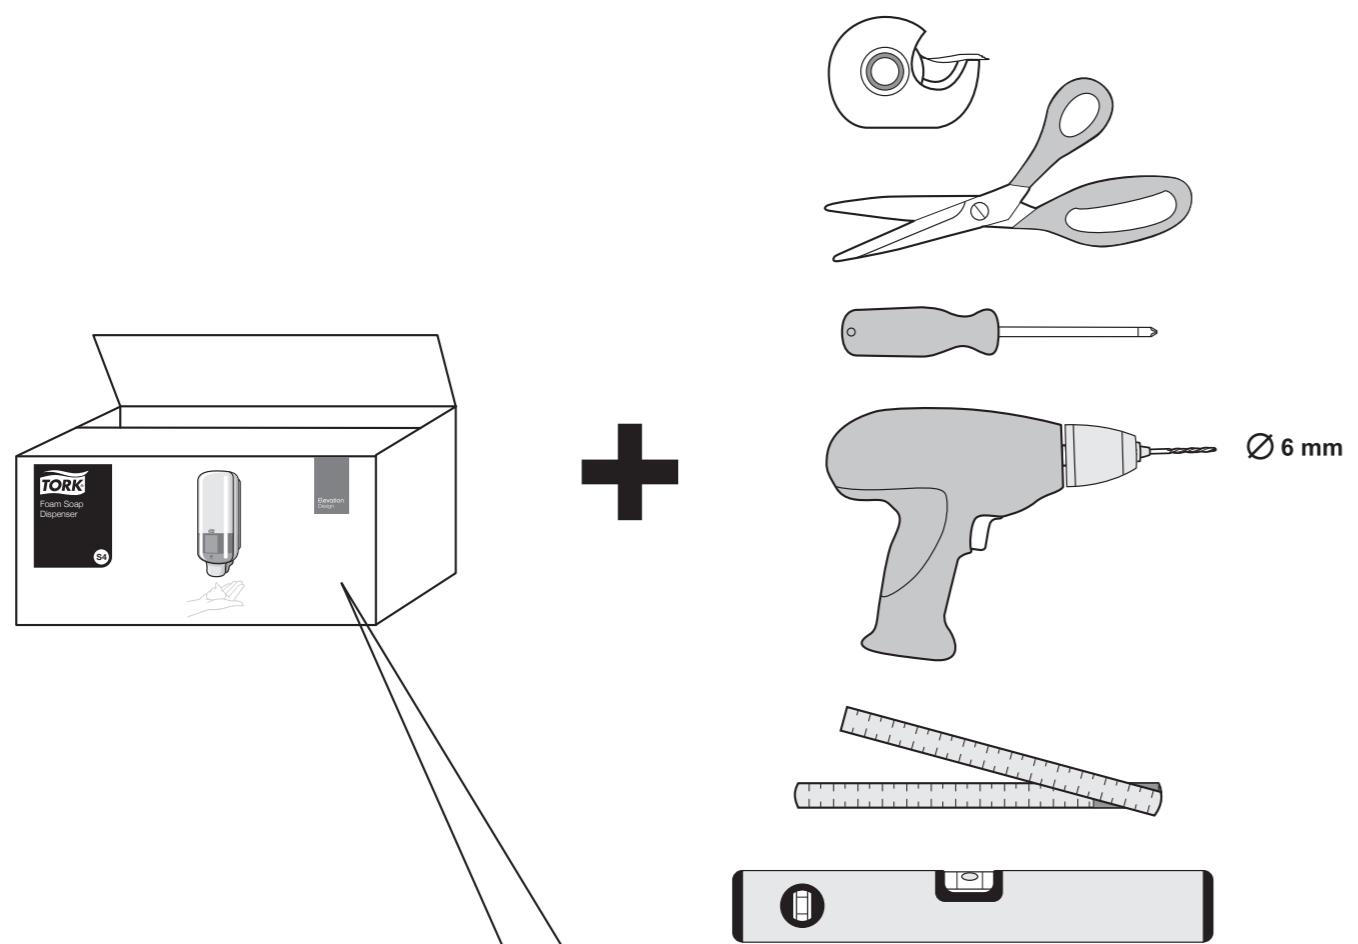

European Community Design Registration RCD 000929971

Elevation
Design

Manufactured by SCA,
SE-405 03 Göteborg, Sweden
www.sca-tork.com
Made in Hungary

Manufactured by SCA,
SE-405 03 Göteborg, Sweden
www.sca-tork.com
Made in Hungary