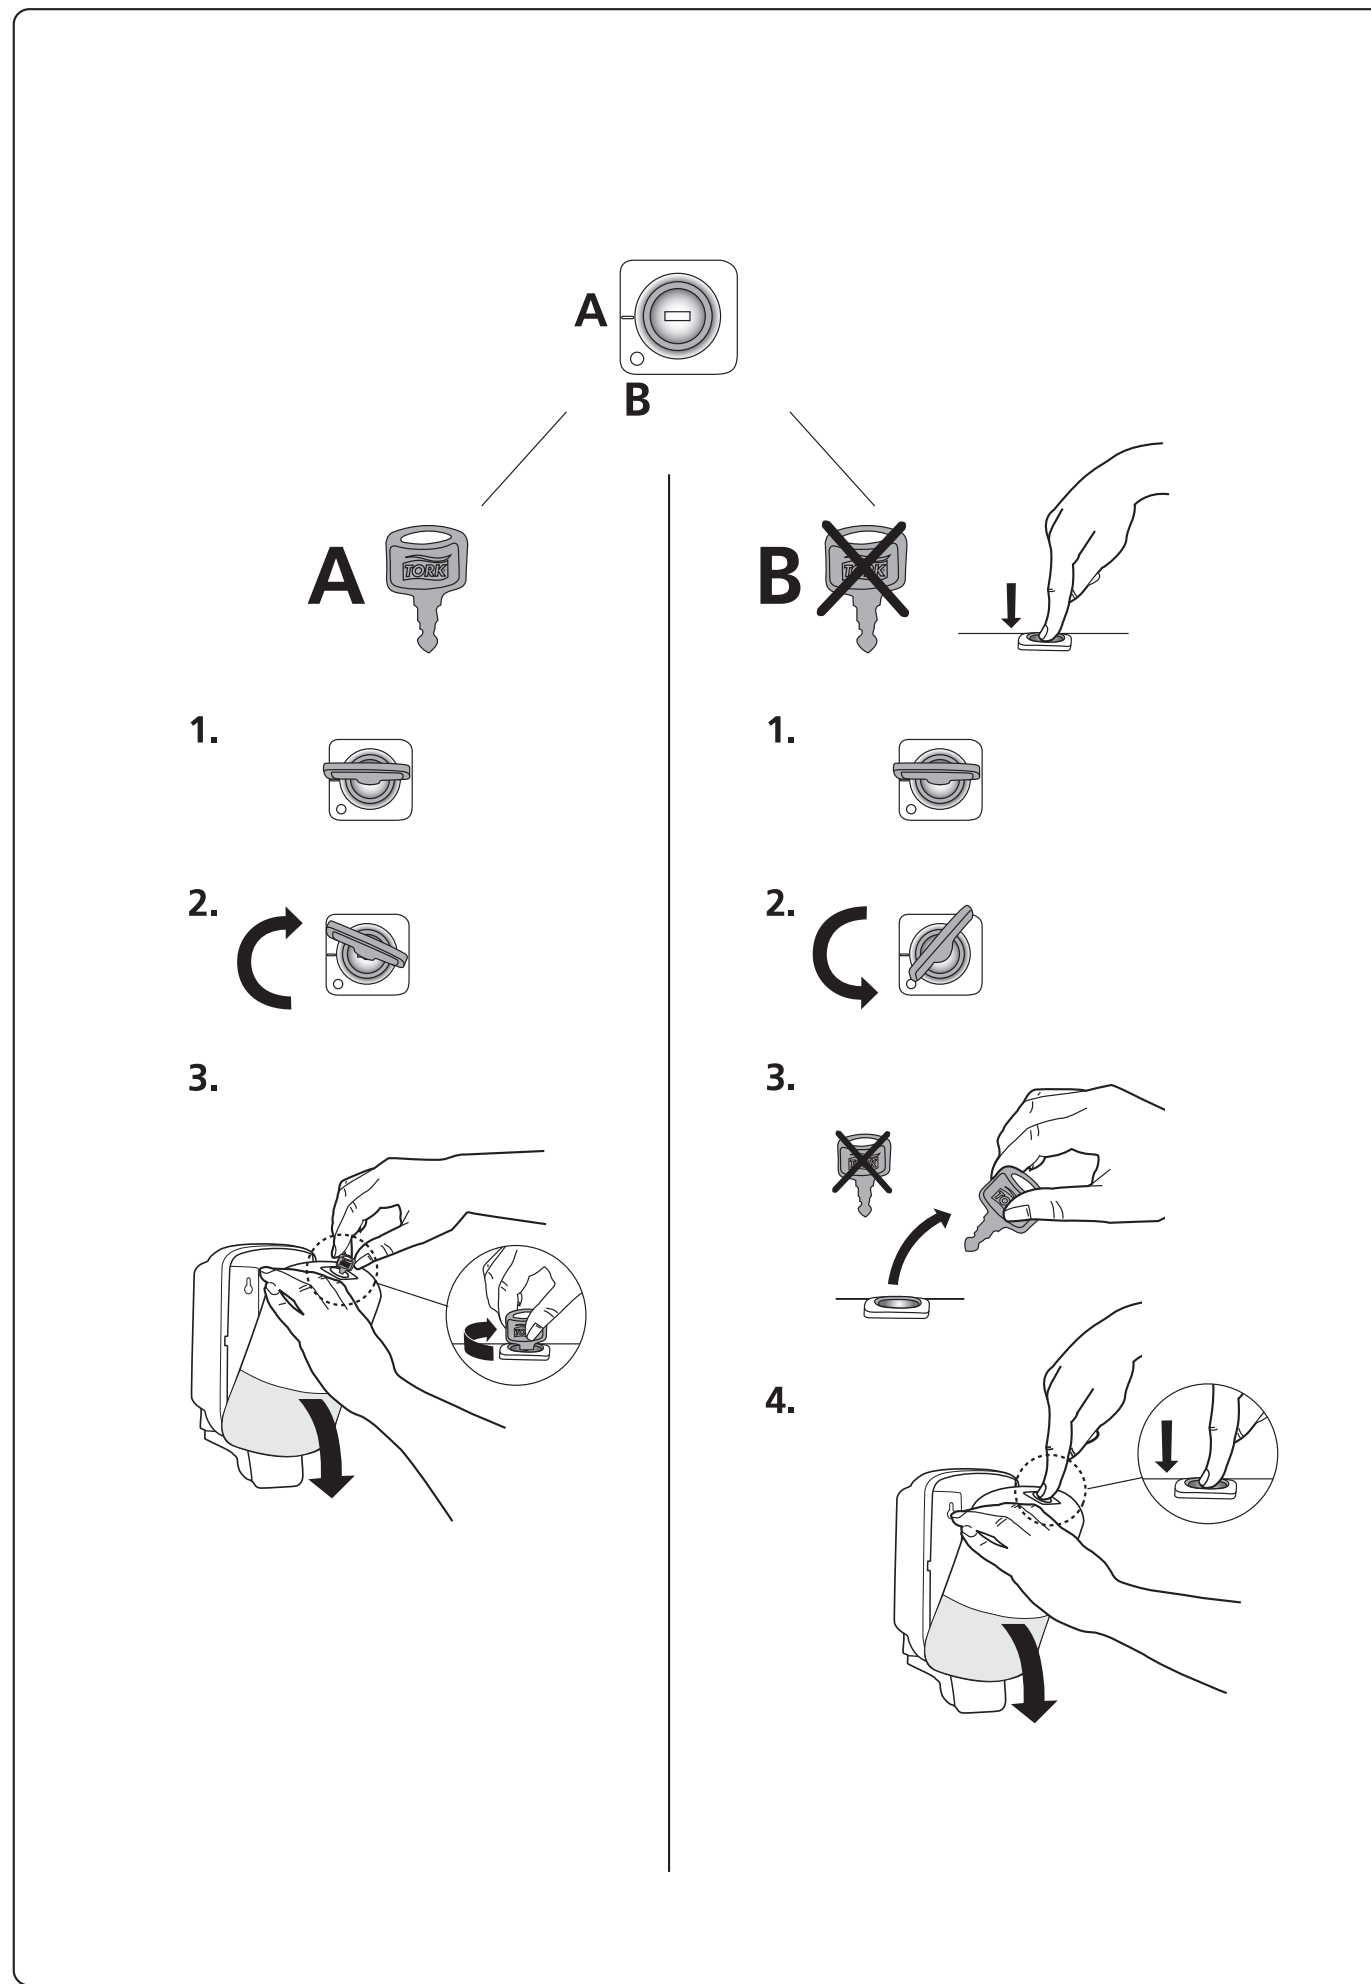

European Community Design Registration RCD 000929971

Elevation
Design

Manufactured by SCA,
SE-405 03 Göteborg, Sweden
www.sca-tork.com
Made in Hungary

Manufactured by SCA,
SE-405 03 Göteborg, Sweden
www.sca-tork.com
Made in Hungary

3.

4.

5.

1.

2.

3.

 x 4
 x 4

4.