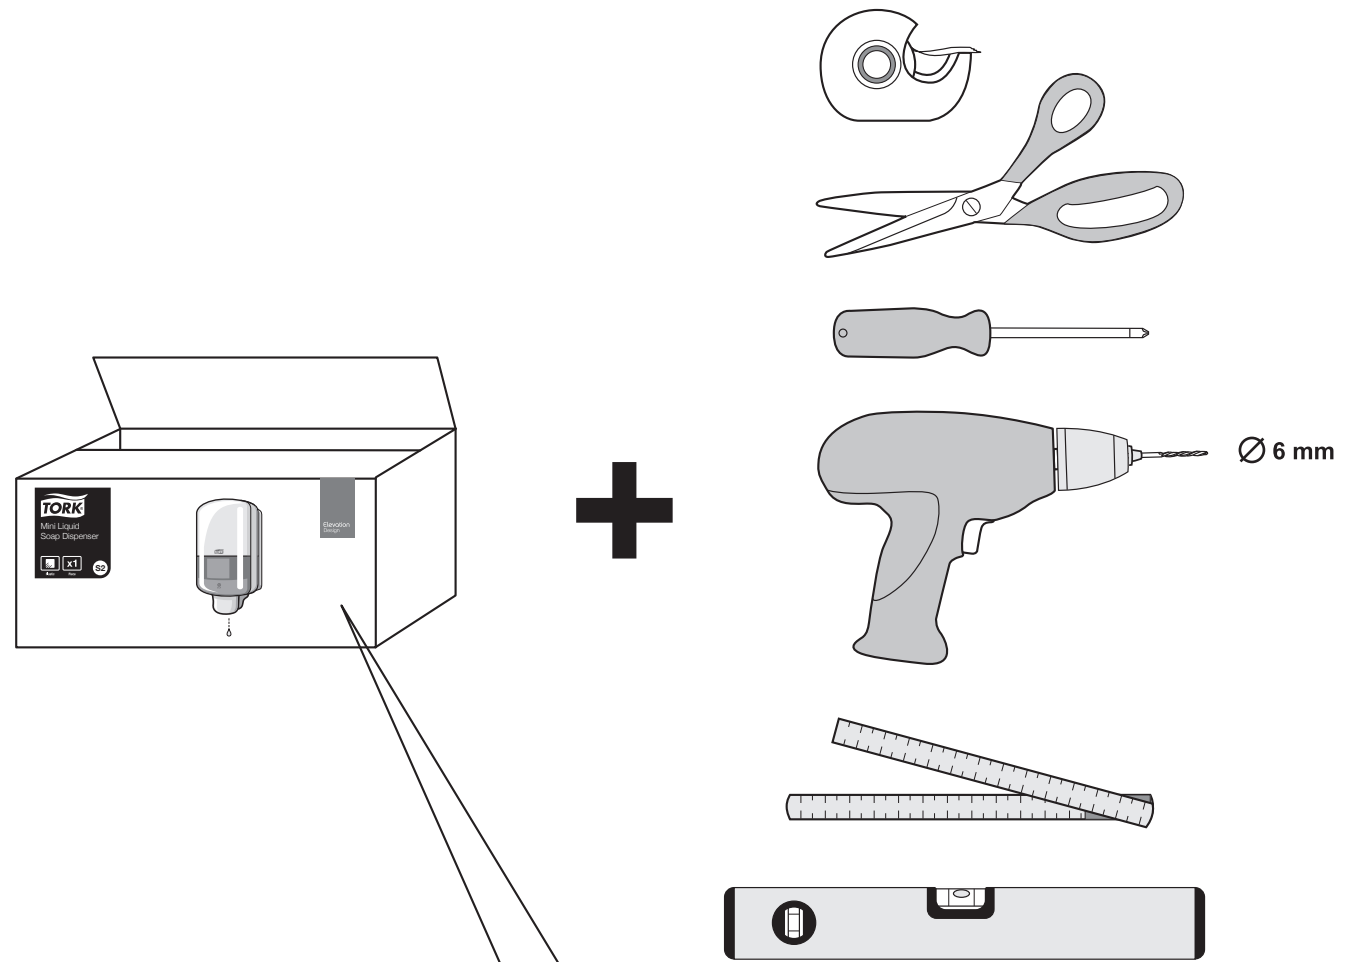

European Community Design Registration RCD 000929971

Elevation
Design

Manufactured by SCA,
SE-405 03 Göteborg, Sweden
www.sca-tork.com
Made in Hungary

Manufactured by SCA,
SE-405 03 Göteborg, Sweden
www.sca-tork.com
Made in Hungary

3.

4.

5.

1.

2.

3.

 x 4
 x 4

4.