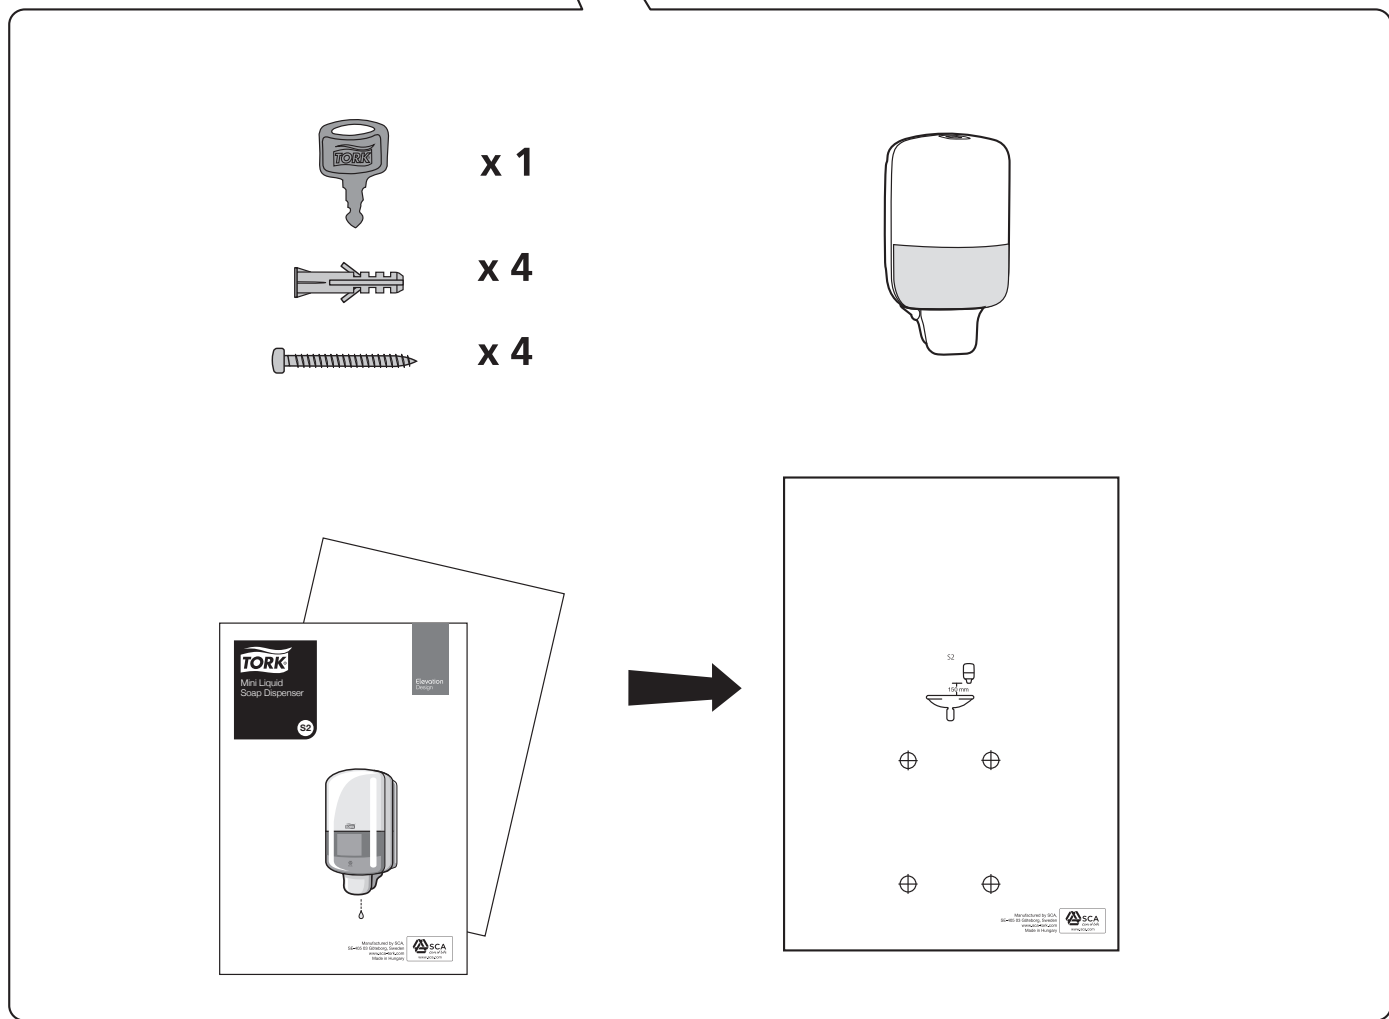

European Community Design Registration RCD 000929971

Elevation
Design

Manufactured by SCA,
SE-405 03 Göteborg, Sweden
www.sca-tork.com
Made in Hungary

Manufactured by SCA,
SE-405 03 Göteborg, Sweden
www.sca-tork.com
Made in Hungary

3.

4.

5.

1.

2.

3.

 x 4
 x 4

4.