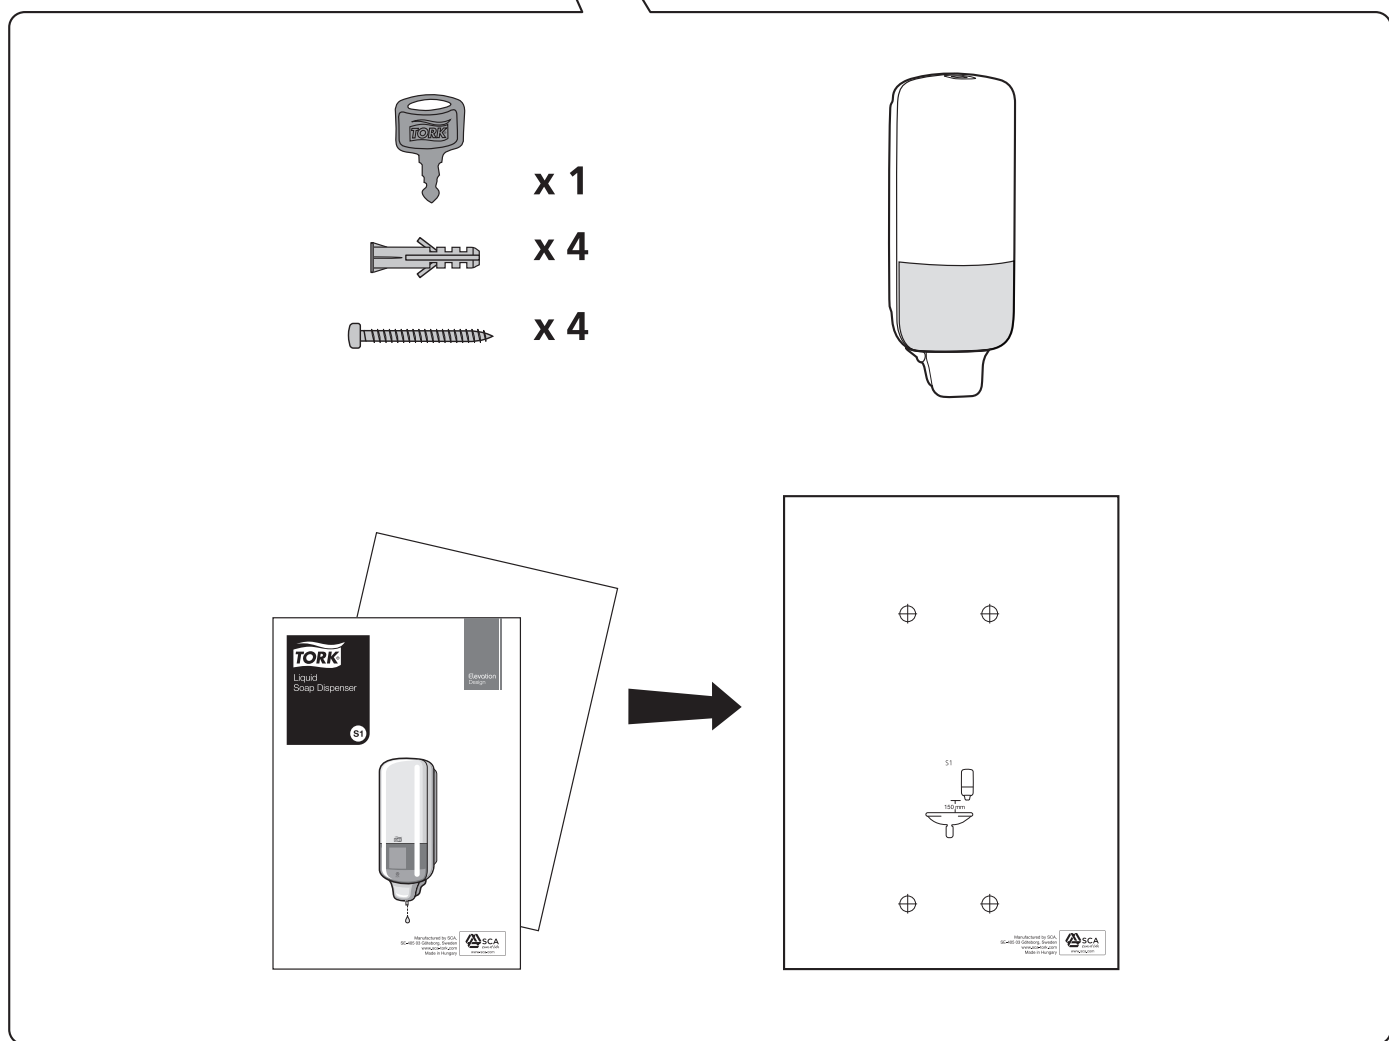

European Community Design Registration RCD 000929971

Elevation  
Design

Manufactured by SCA,  
SE-405 03 Göteborg, Sweden  
[www.sca-tork.com](http://www.sca-tork.com)  
Made in Hungary

Manufactured by SCA,  
SE-405 03 Göteborg, Sweden  
[www.sca-tork.com](http://www.sca-tork.com)  
Made in Hungary

3.

4.

5.

5

1.

2.

2

3.

-  x 4
-  x 4

1.

2.