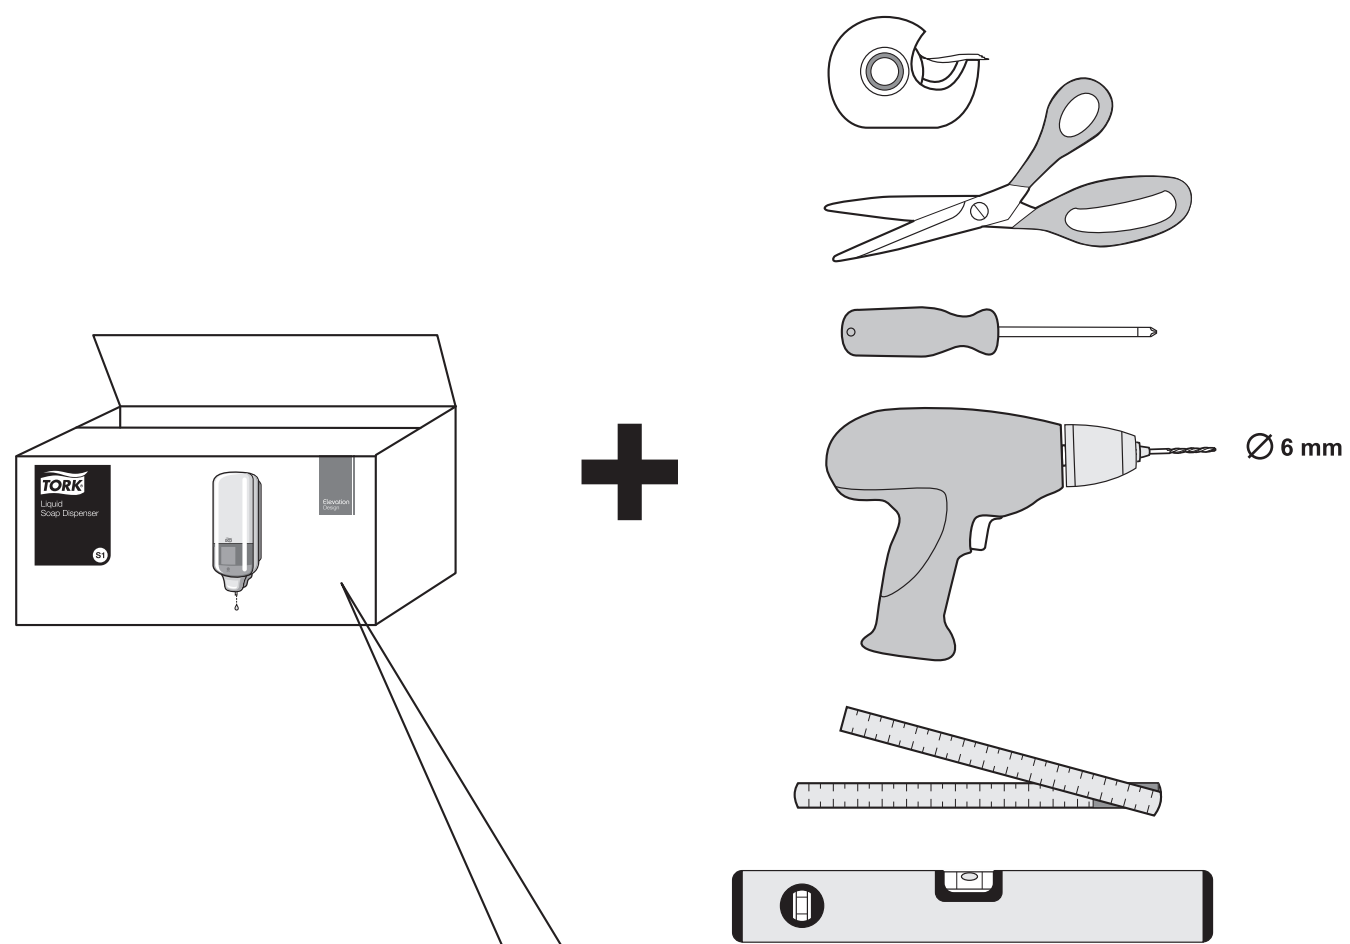

European Community Design Registration RCD 000929971

Elevation  
Design

Manufactured by SCA,  
SE-405 03 Göteborg, Sweden  
[www.sca-tork.com](http://www.sca-tork.com)  
Made in Hungary

Manufactured by SCA,  
SE-405 03 Göteborg, Sweden  
[www.sca-tork.com](http://www.sca-tork.com)  
Made in Hungary