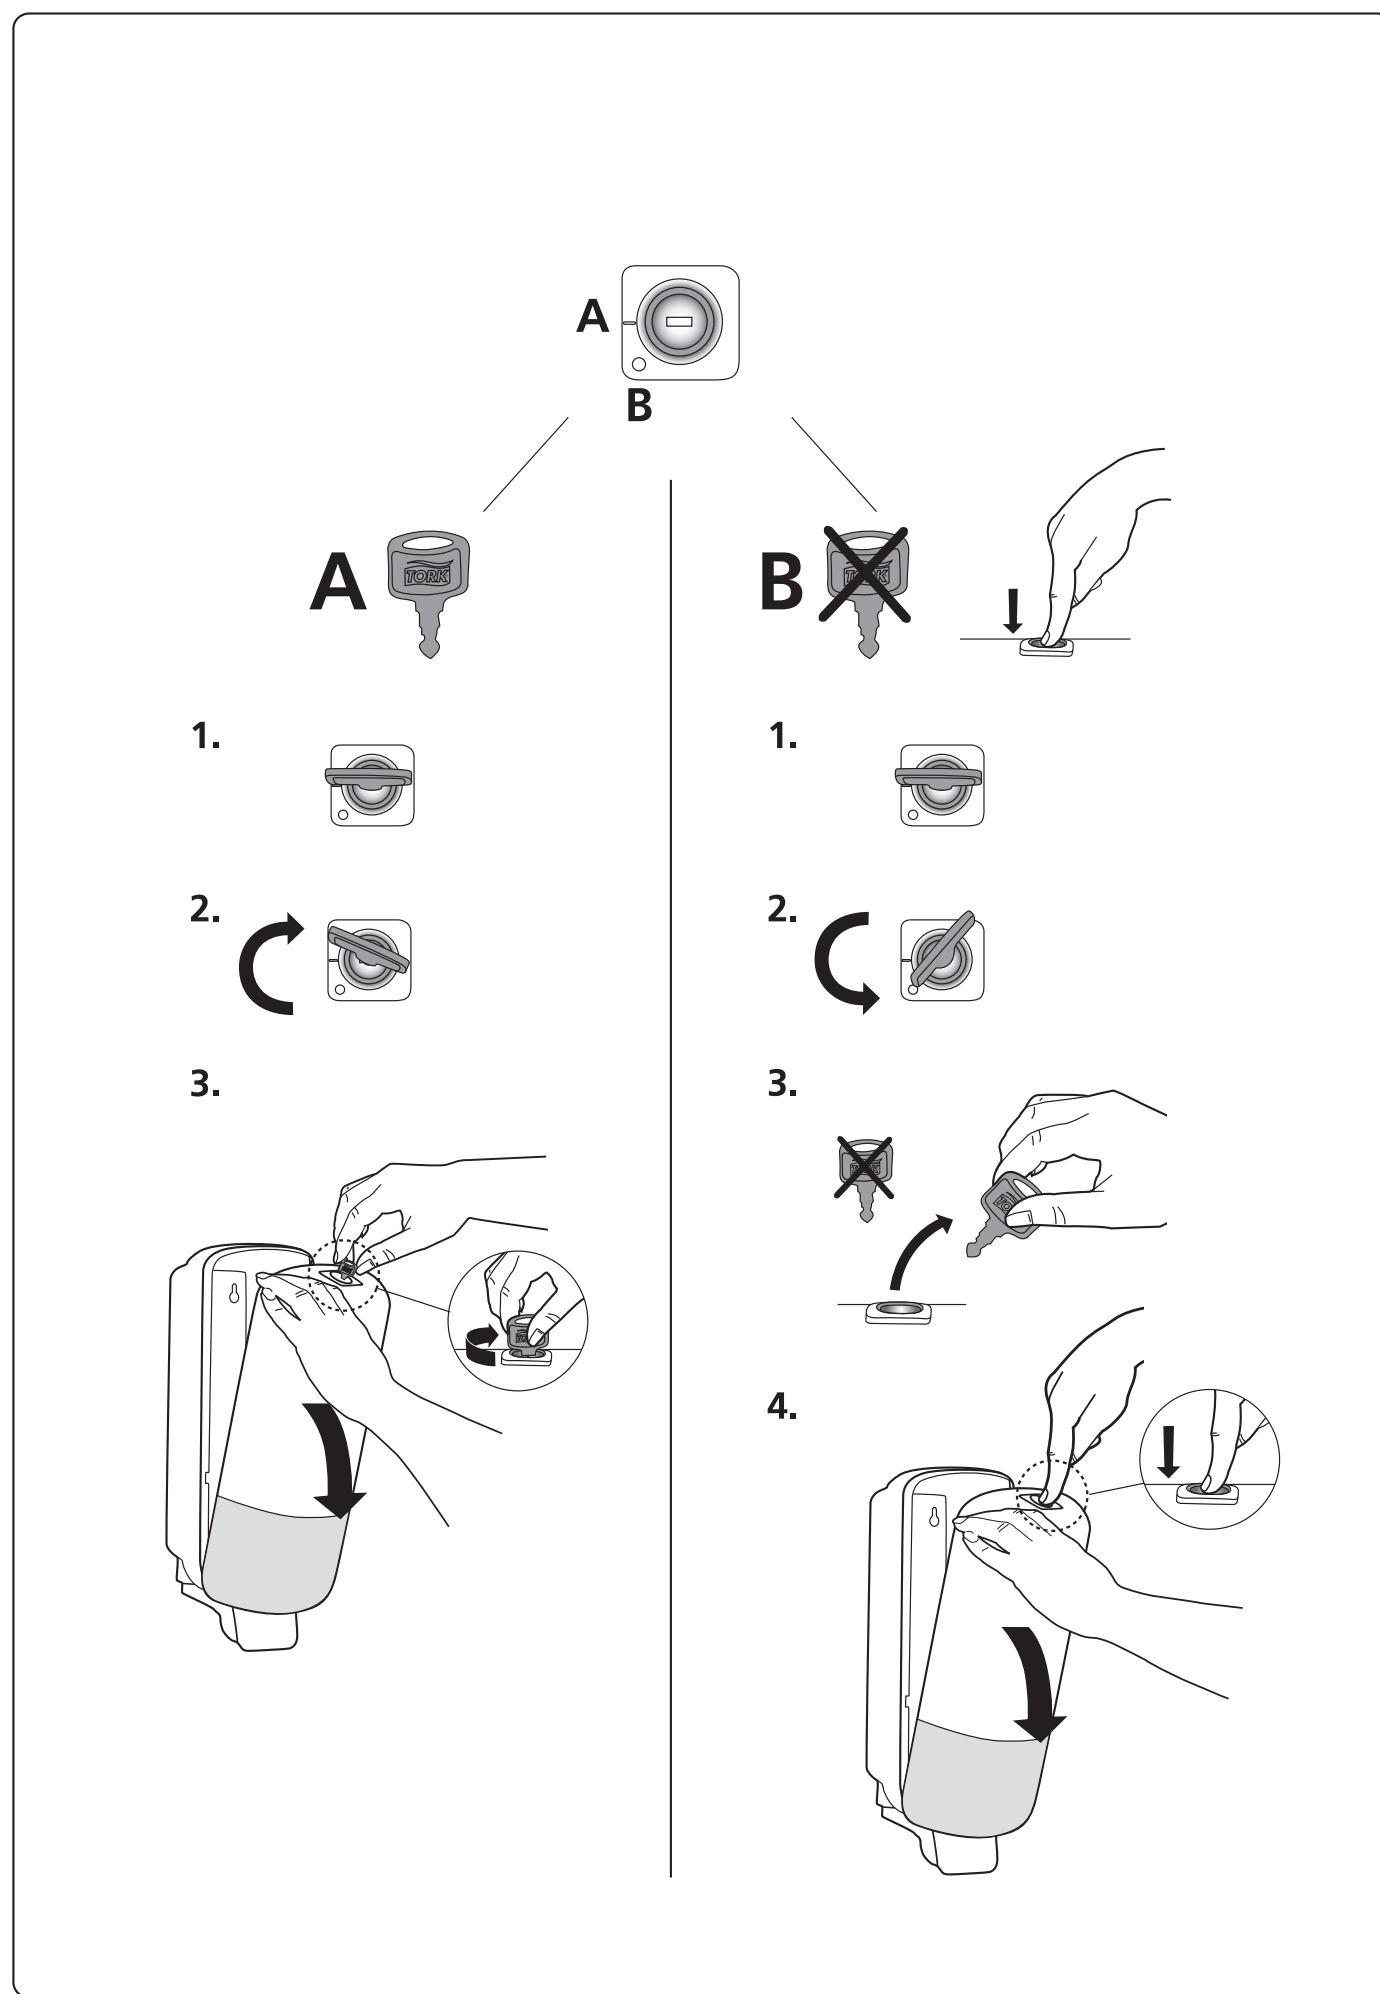

European Community Design Registration RCD 000929971

Elevation  
Design

Manufactured by SCA,  
SE-405 03 Göteborg, Sweden  
[www.sca-tork.com](http://www.sca-tork.com)  
Made in Hungary

Manufactured by SCA,  
SE-405 03 Göteborg, Sweden  
[www.sca-tork.com](http://www.sca-tork.com)  
Made in Hungary