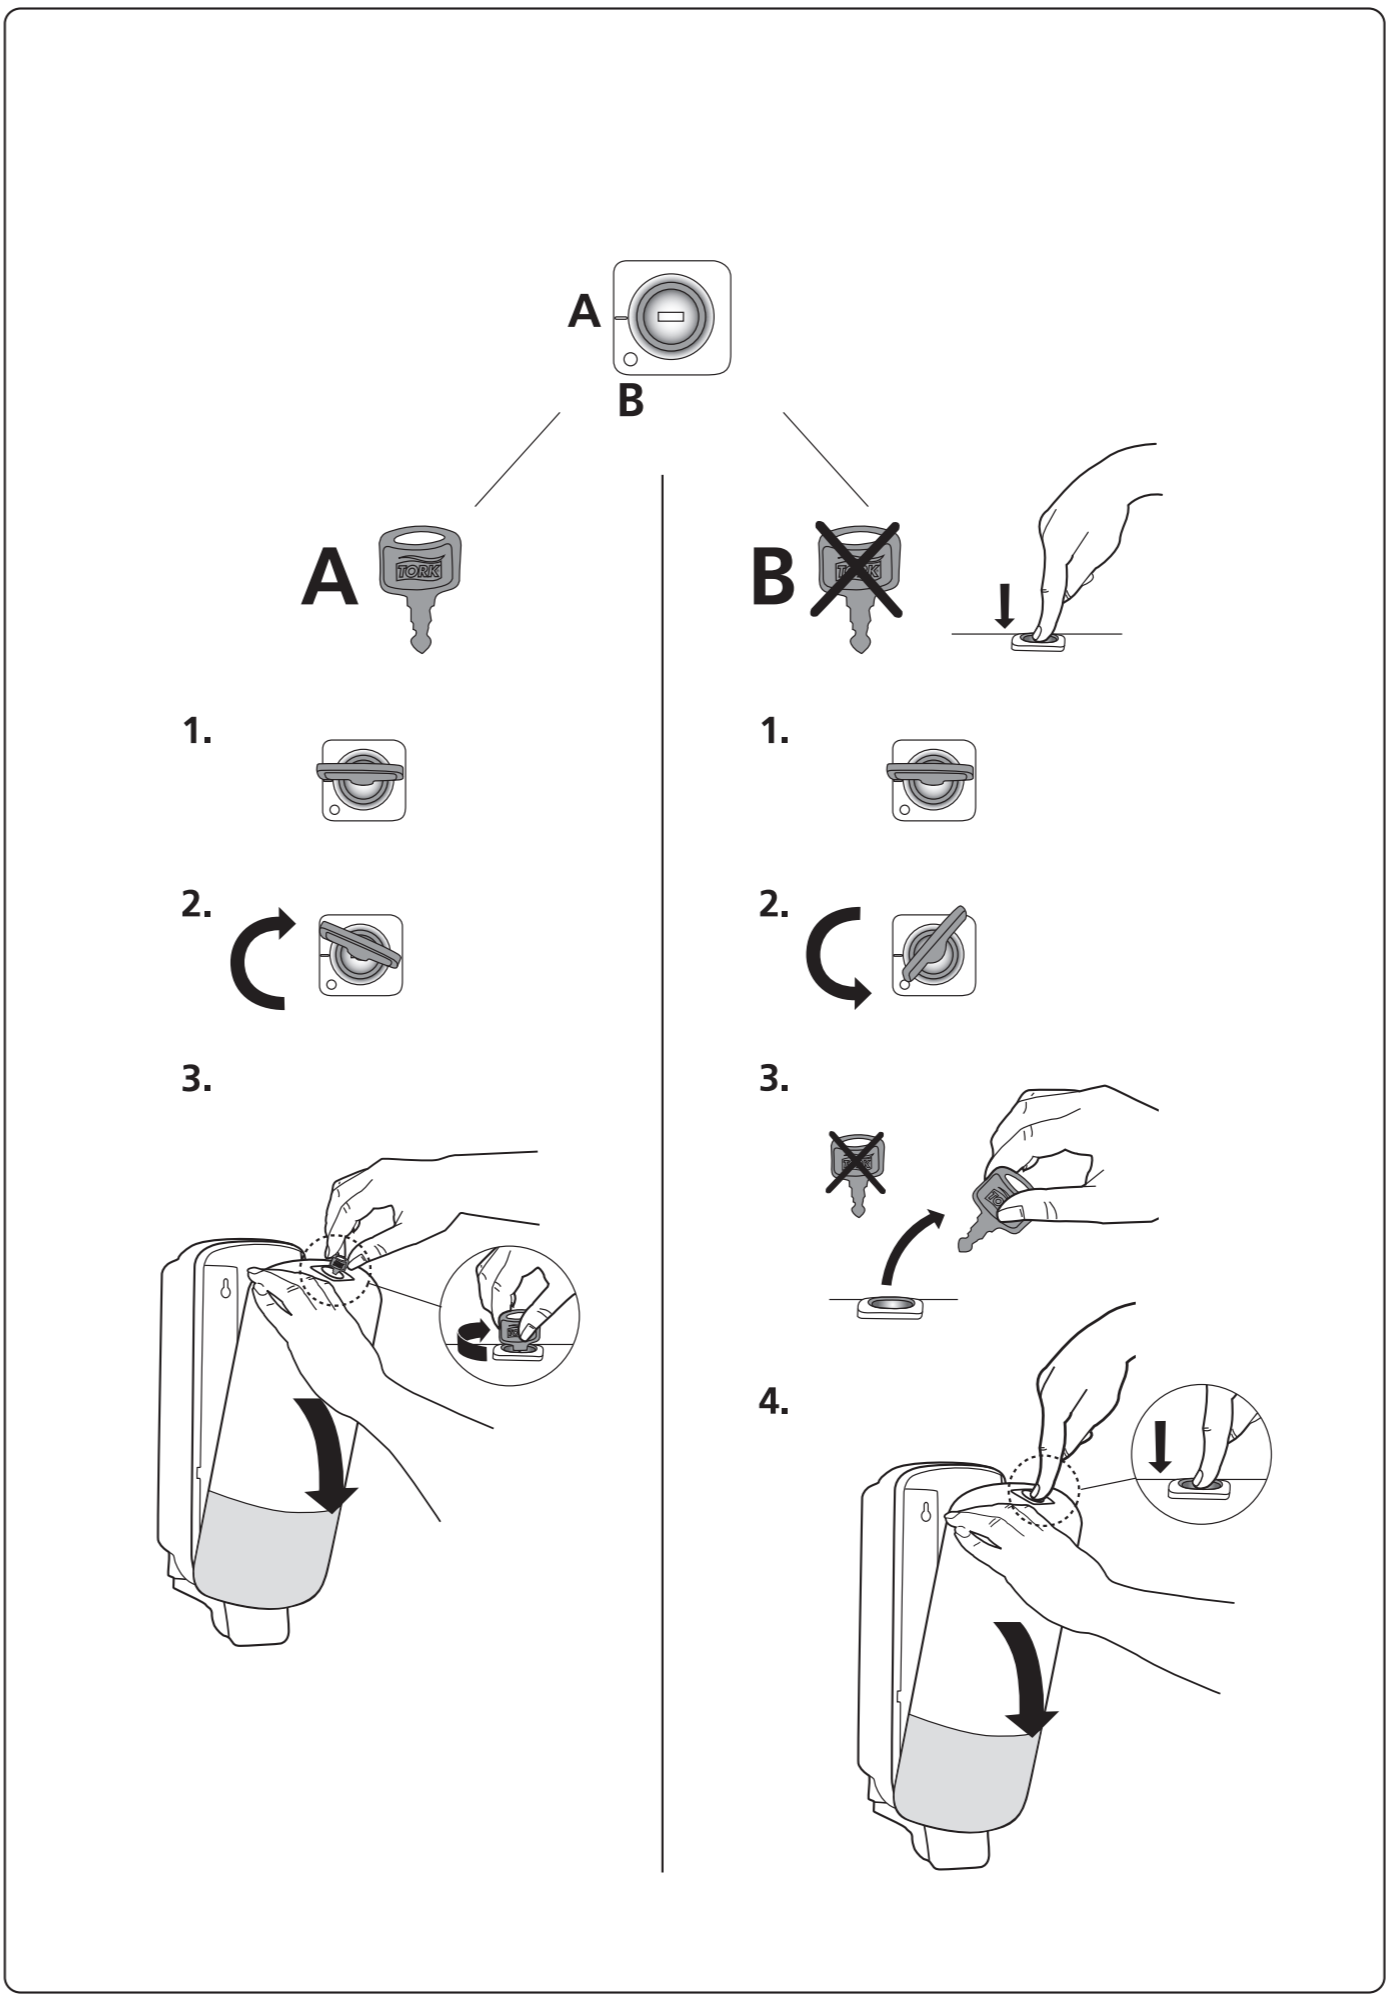

European Community Design Registration RCD 000929971

Elevation
Design

Manufactured by SCA,
SE-405 03 Göteborg, Sweden
www.sca-tork.com
Made in Hungary

Manufactured by SCA,
SE-405 03 Göteborg, Sweden
www.sca-tork.com
Made in Hungary