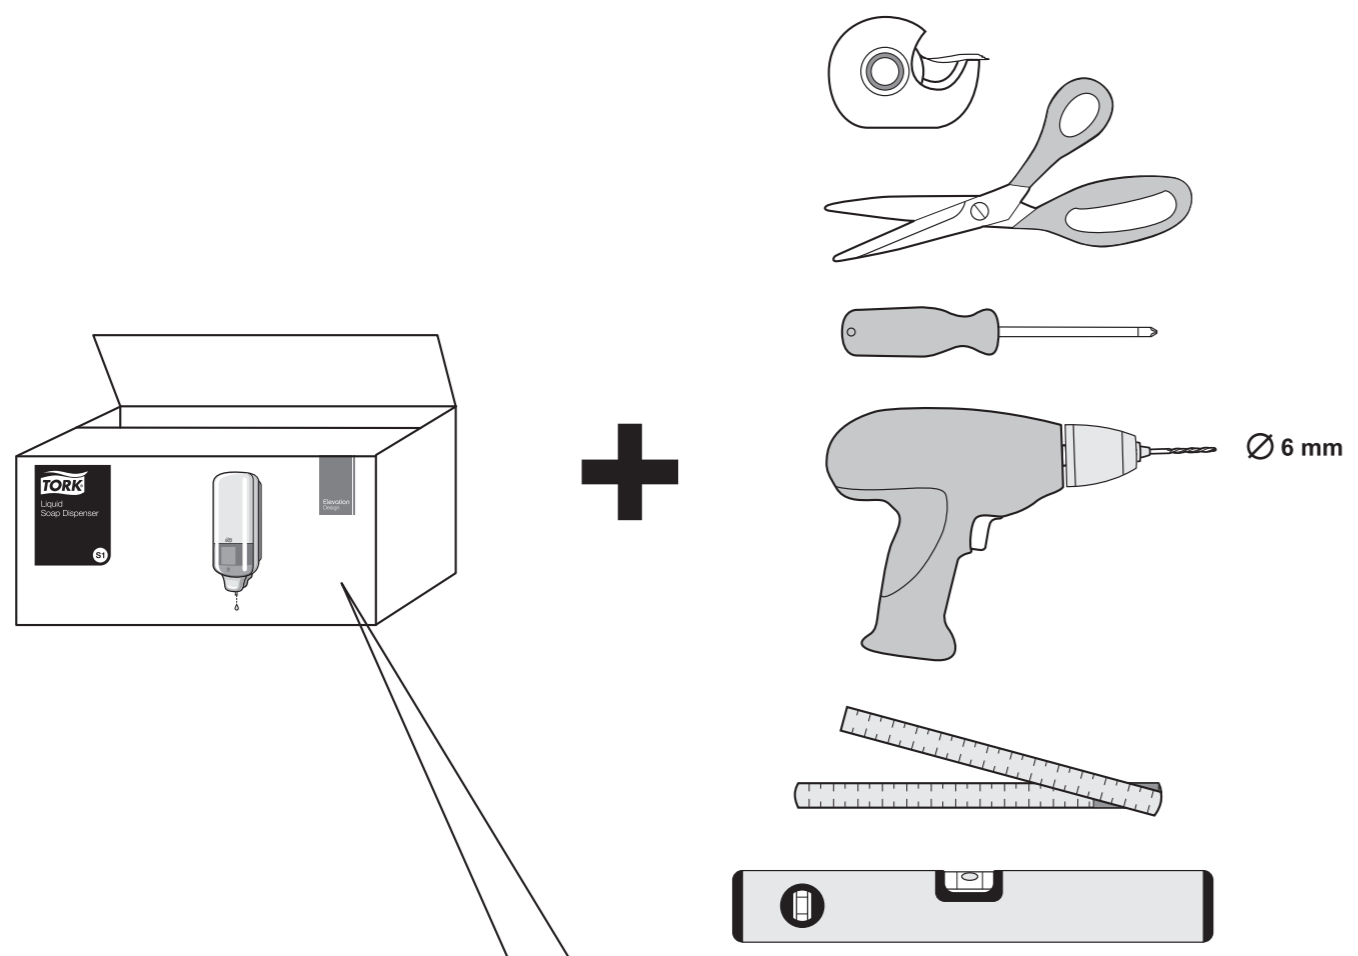

European Community Design Registration RCD 000929971

Elevation
Design

Manufactured by SCA,
SE-405 03 Göteborg, Sweden
www.sca-tork.com
Made in Hungary

Manufactured by SCA,
SE-405 03 Göteborg, Sweden
www.sca-tork.com
Made in Hungary