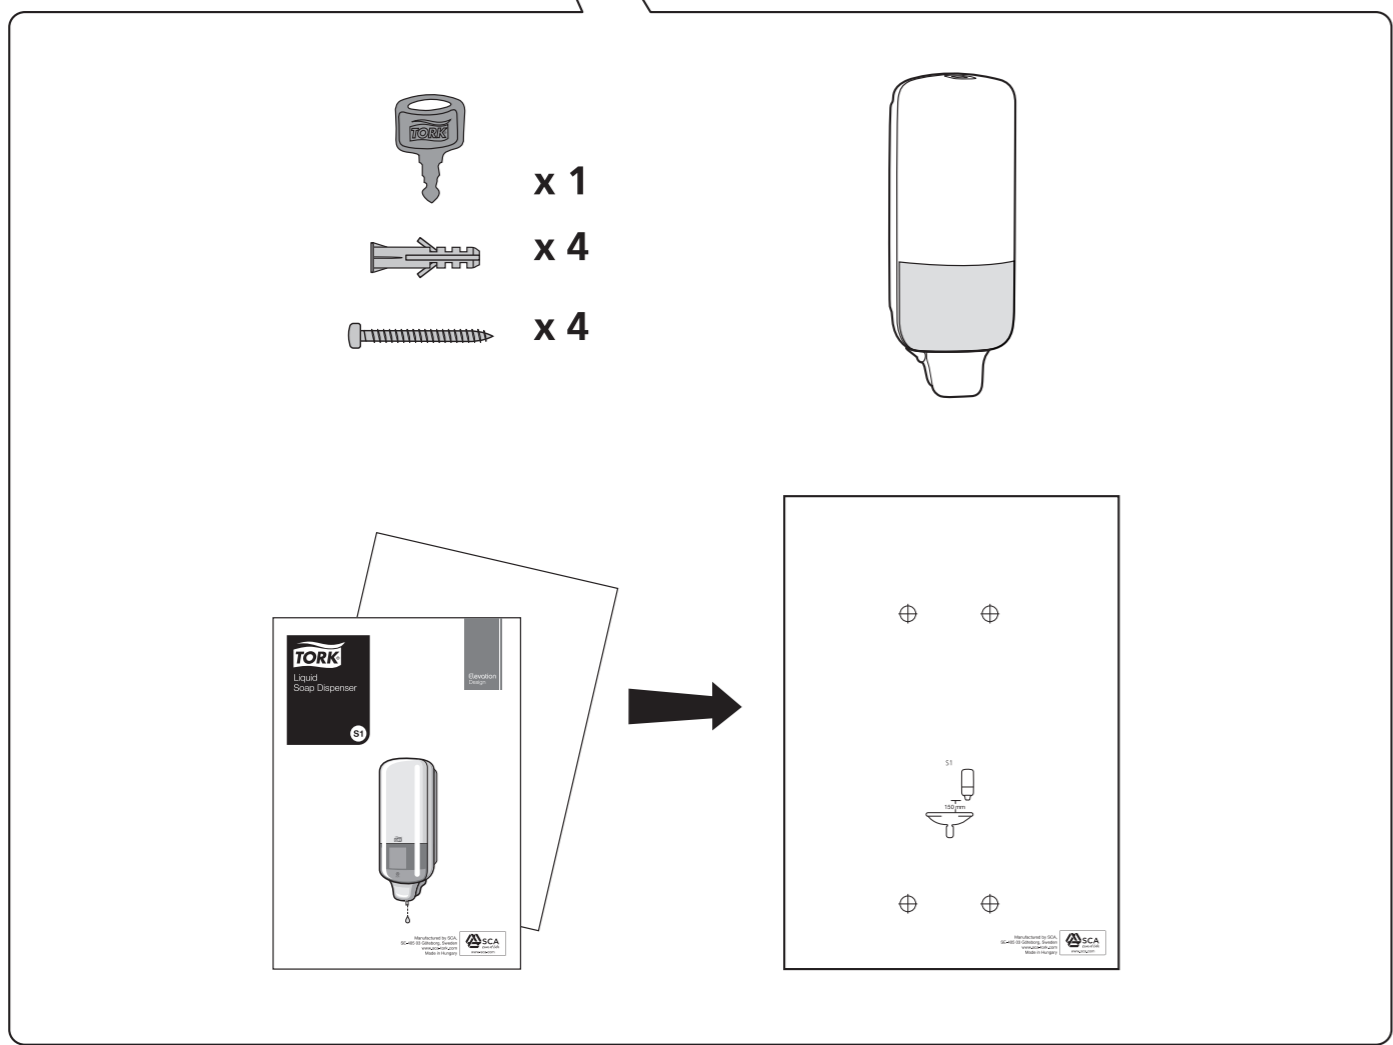

European Community Design Registration RCD 000929971

Elevation
Design

Manufactured by SCA,
SE-405 03 Göteborg, Sweden
www.sca-tork.com
Made in Hungary

Manufactured by SCA,
SE-405 03 Göteborg, Sweden
www.sca-tork.com
Made in Hungary

3.

4.

5.

5

1.

2.

2

3.

-  x 4
-  x 4

1.

2.