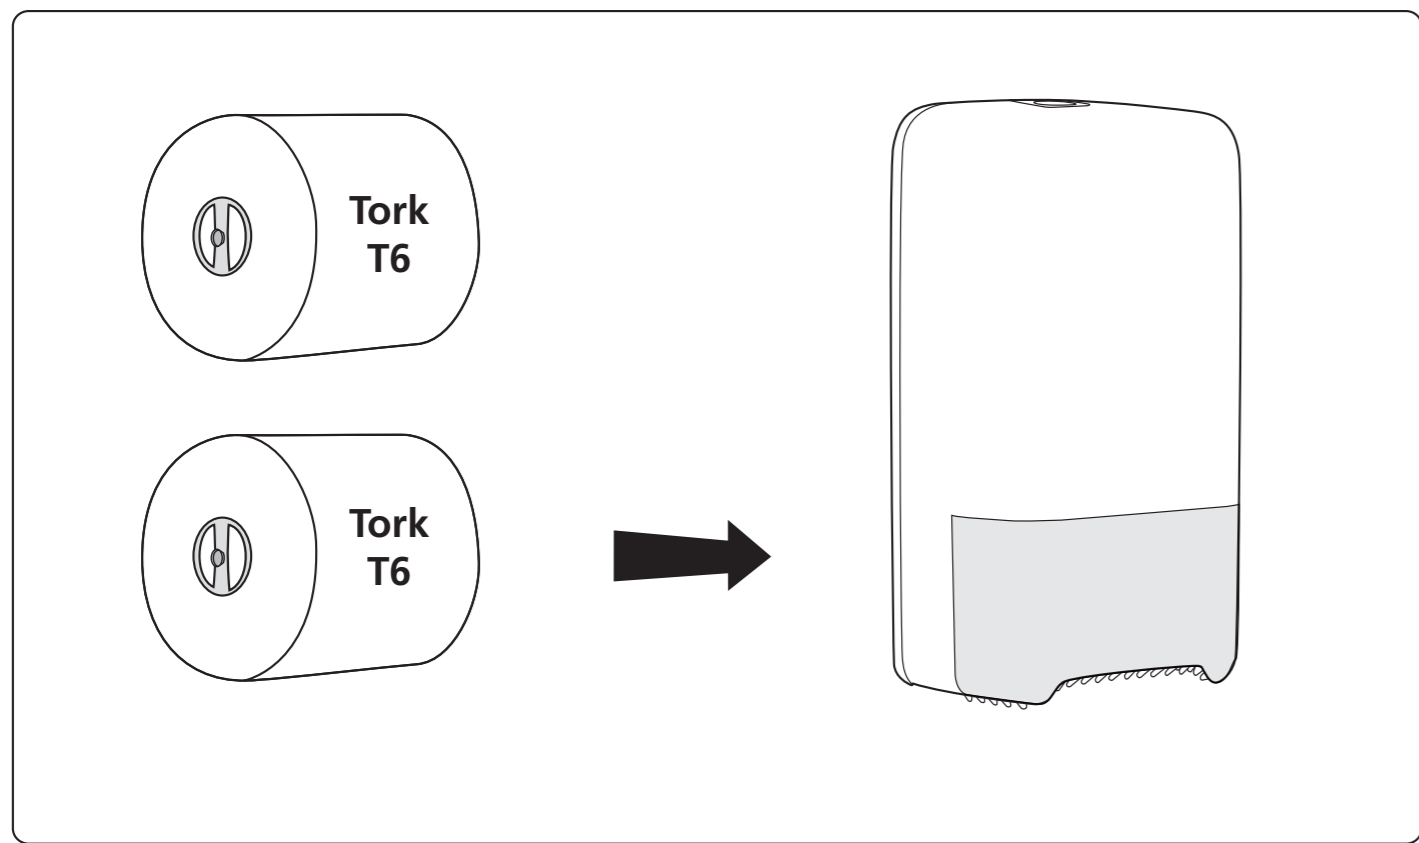

European Community Design Registration RCD 000929971

Elevation
Design

Manufactured by SCA,
SE-405 03 Göteborg, Sweden
www.sca-tork.com
Made in Hungary

Manufactured by SCA,
SE-405 03 Göteborg, Sweden
www.sca-tork.com
Made in Hungary

2.

3.

4.

5.

1.

3

4