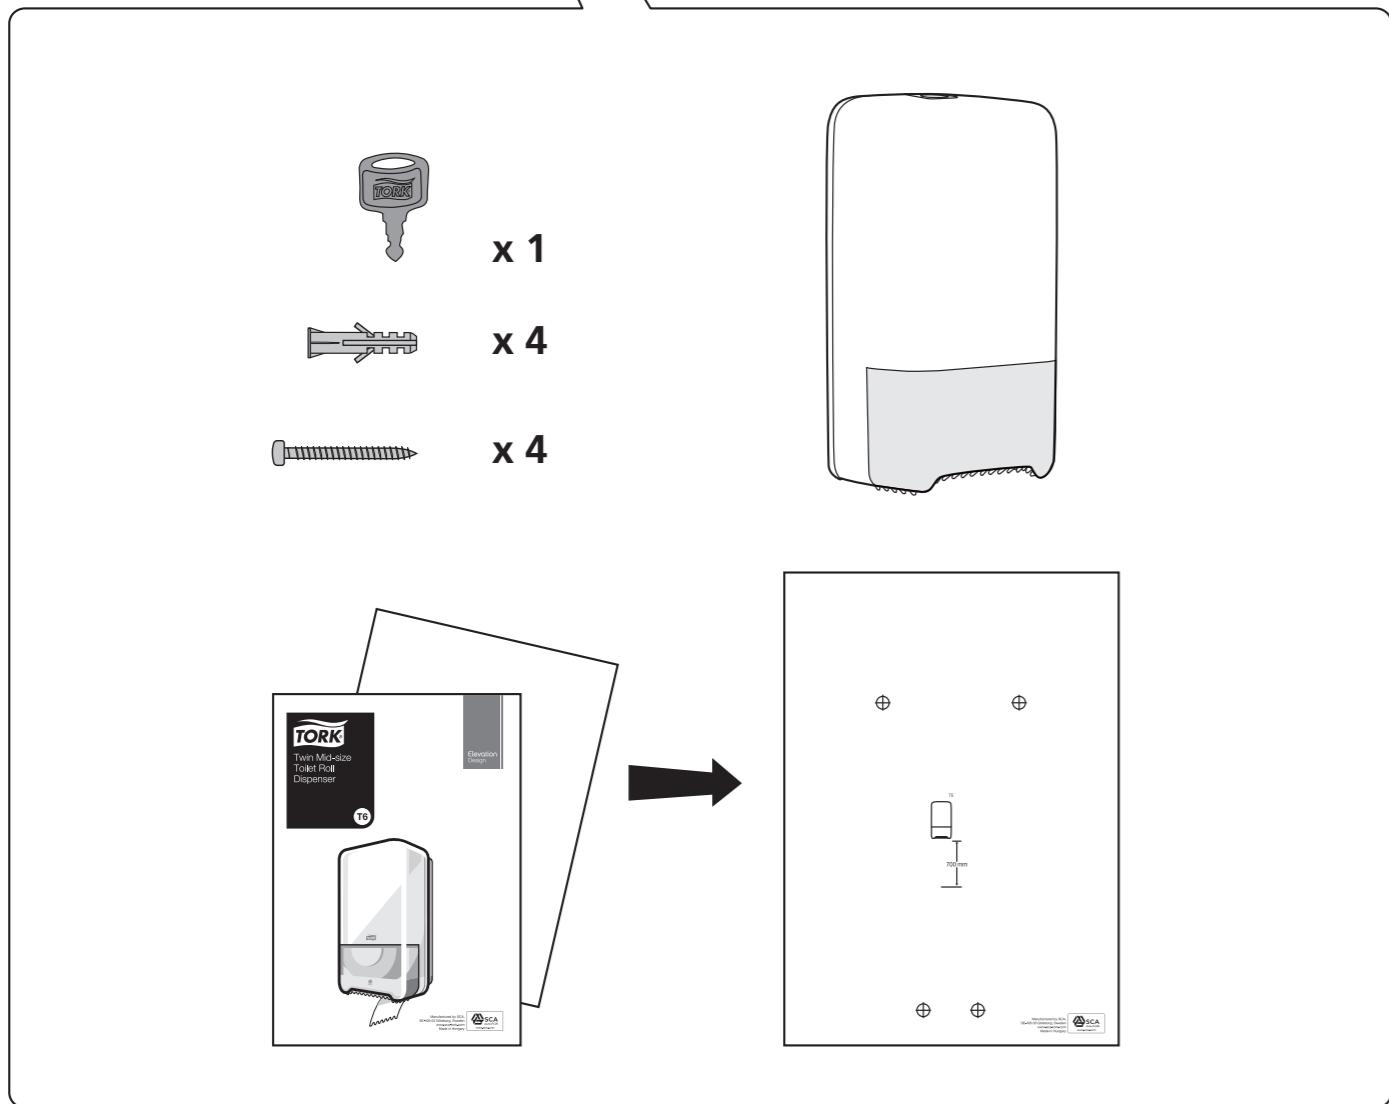

European Community Design Registration RCD 000929971

Elevation
Design

Manufactured by SCA,
SE-405 03 Göteborg, Sweden
www.sca-tork.com
Made in Hungary

Manufactured by SCA,
SE-405 03 Göteborg, Sweden
www.sca-tork.com
Made in Hungary

2.

3.

4.

5.

1.

3

4