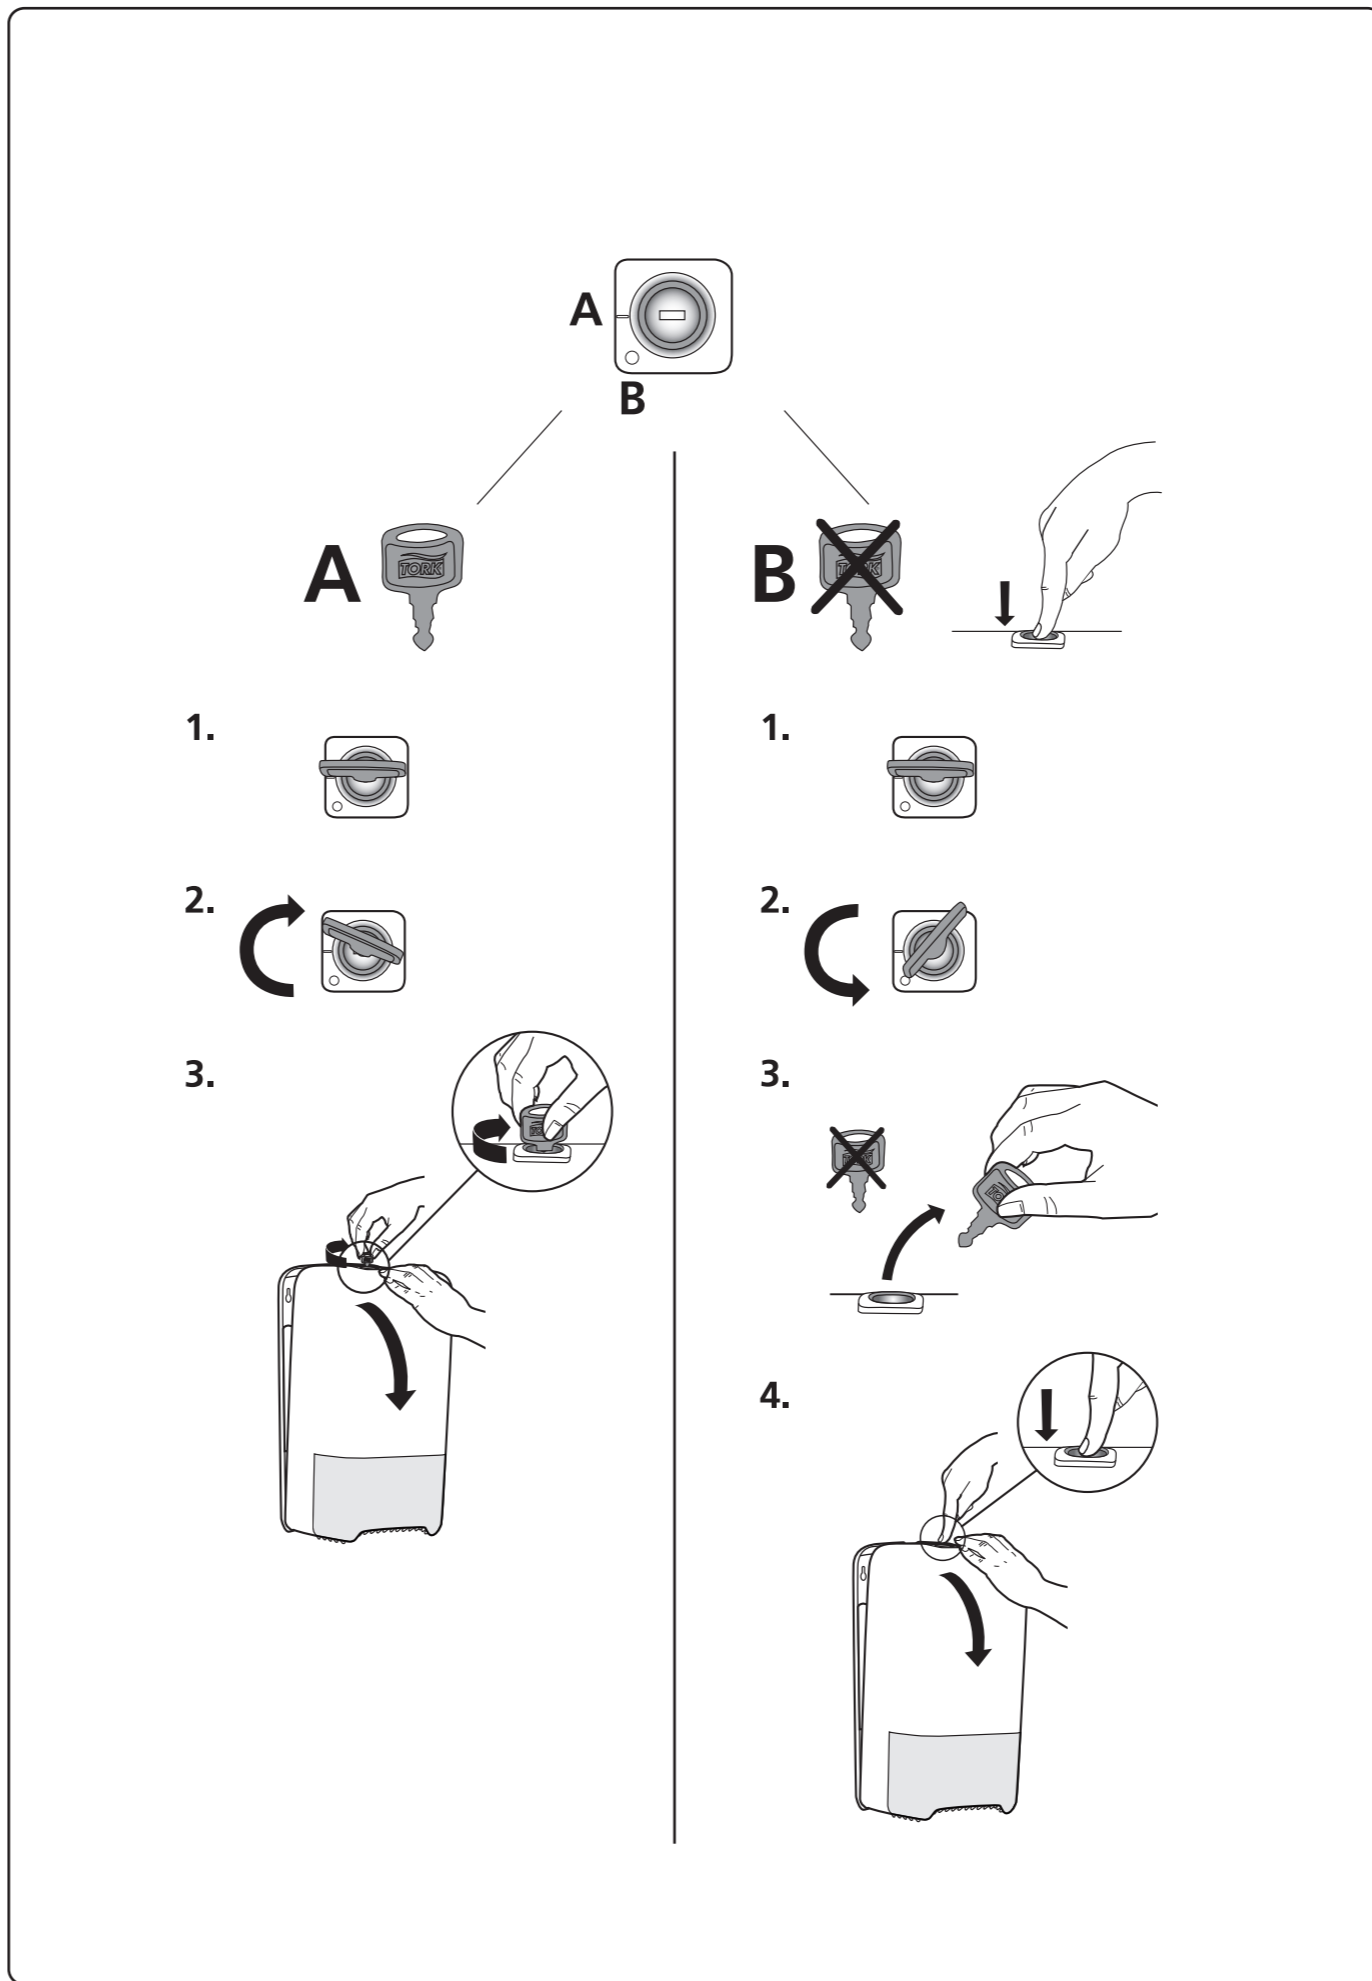

European Community Design Registration RCD 000929971

Elevation
Design

Manufactured by SCA,
SE-405 03 Göteborg, Sweden
www.sca-tork.com
Made in Hungary

Manufactured by SCA,
SE-405 03 Göteborg, Sweden
www.sca-tork.com
Made in Hungary

2.

3.

4.

5.

1.

3

4