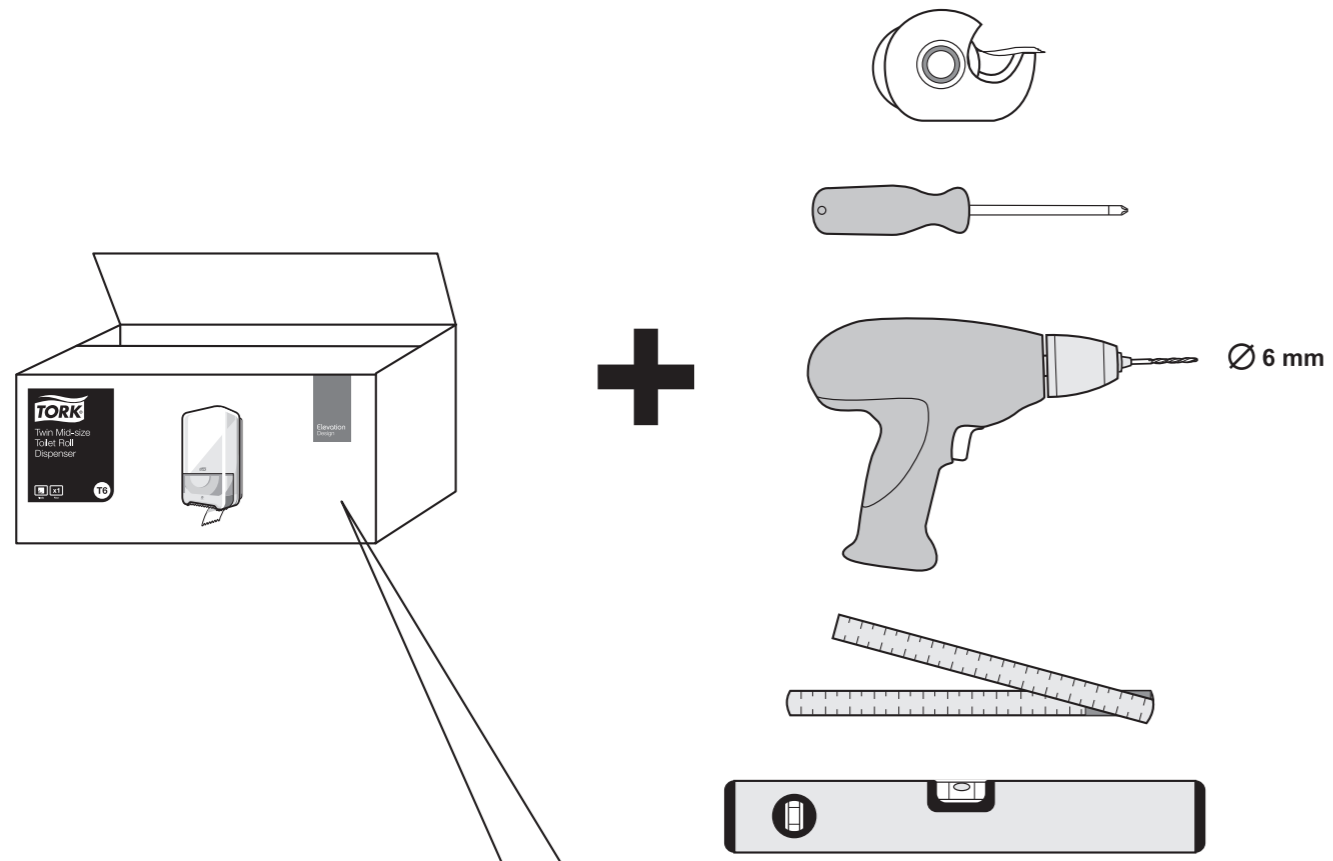

European Community Design Registration RCD 000929971

Elevation
Design

Manufactured by SCA,
SE-405 03 Göteborg, Sweden
www.sca-tork.com
Made in Hungary

Manufactured by SCA,
SE-405 03 Göteborg, Sweden
www.sca-tork.com
Made in Hungary

2.

3.

4.

5.

1.

3

4