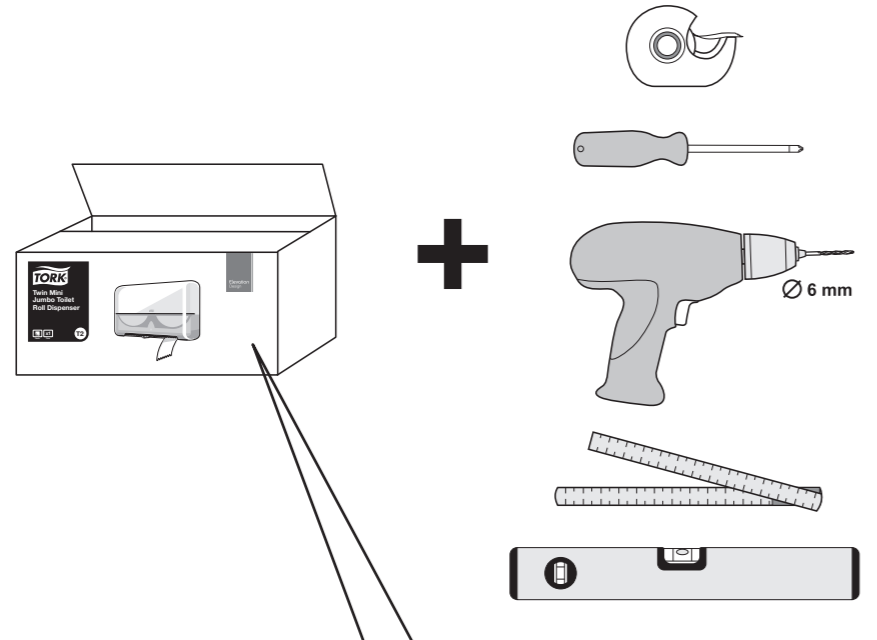

European Community Design Registration RCD 000929971

Elevation  
Design

Manufactured by SCA,  
SE-405 03 Göteborg, Sweden  
[www.sca-tork.com](http://www.sca-tork.com)  
Made in USA

Manufactured by SCA,  
SE-405 03 Göteborg, Sweden  
[www.sca-tork.com](http://www.sca-tork.com)  
Made in USA