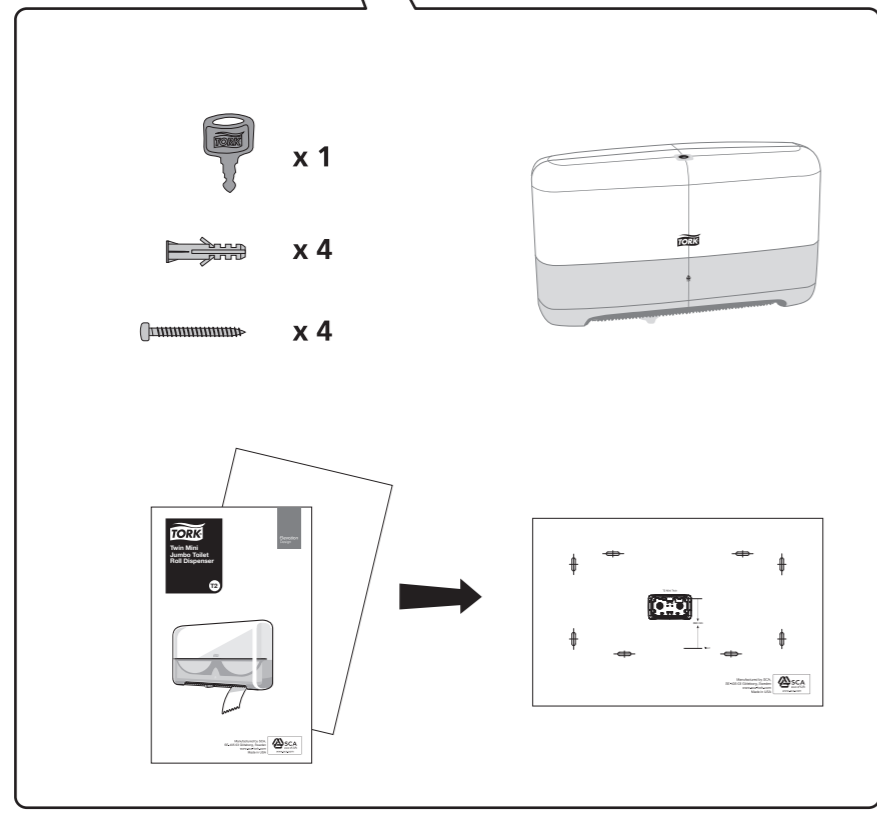

European Community Design Registration RCD 000929971

Elevation  
Design

Manufactured by SCA,  
SE-405 03 Göteborg, Sweden  
[www.sca-tork.com](http://www.sca-tork.com)  
Made in USA

Manufactured by SCA,  
SE-405 03 Göteborg, Sweden  
[www.sca-tork.com](http://www.sca-tork.com)  
Made in USA