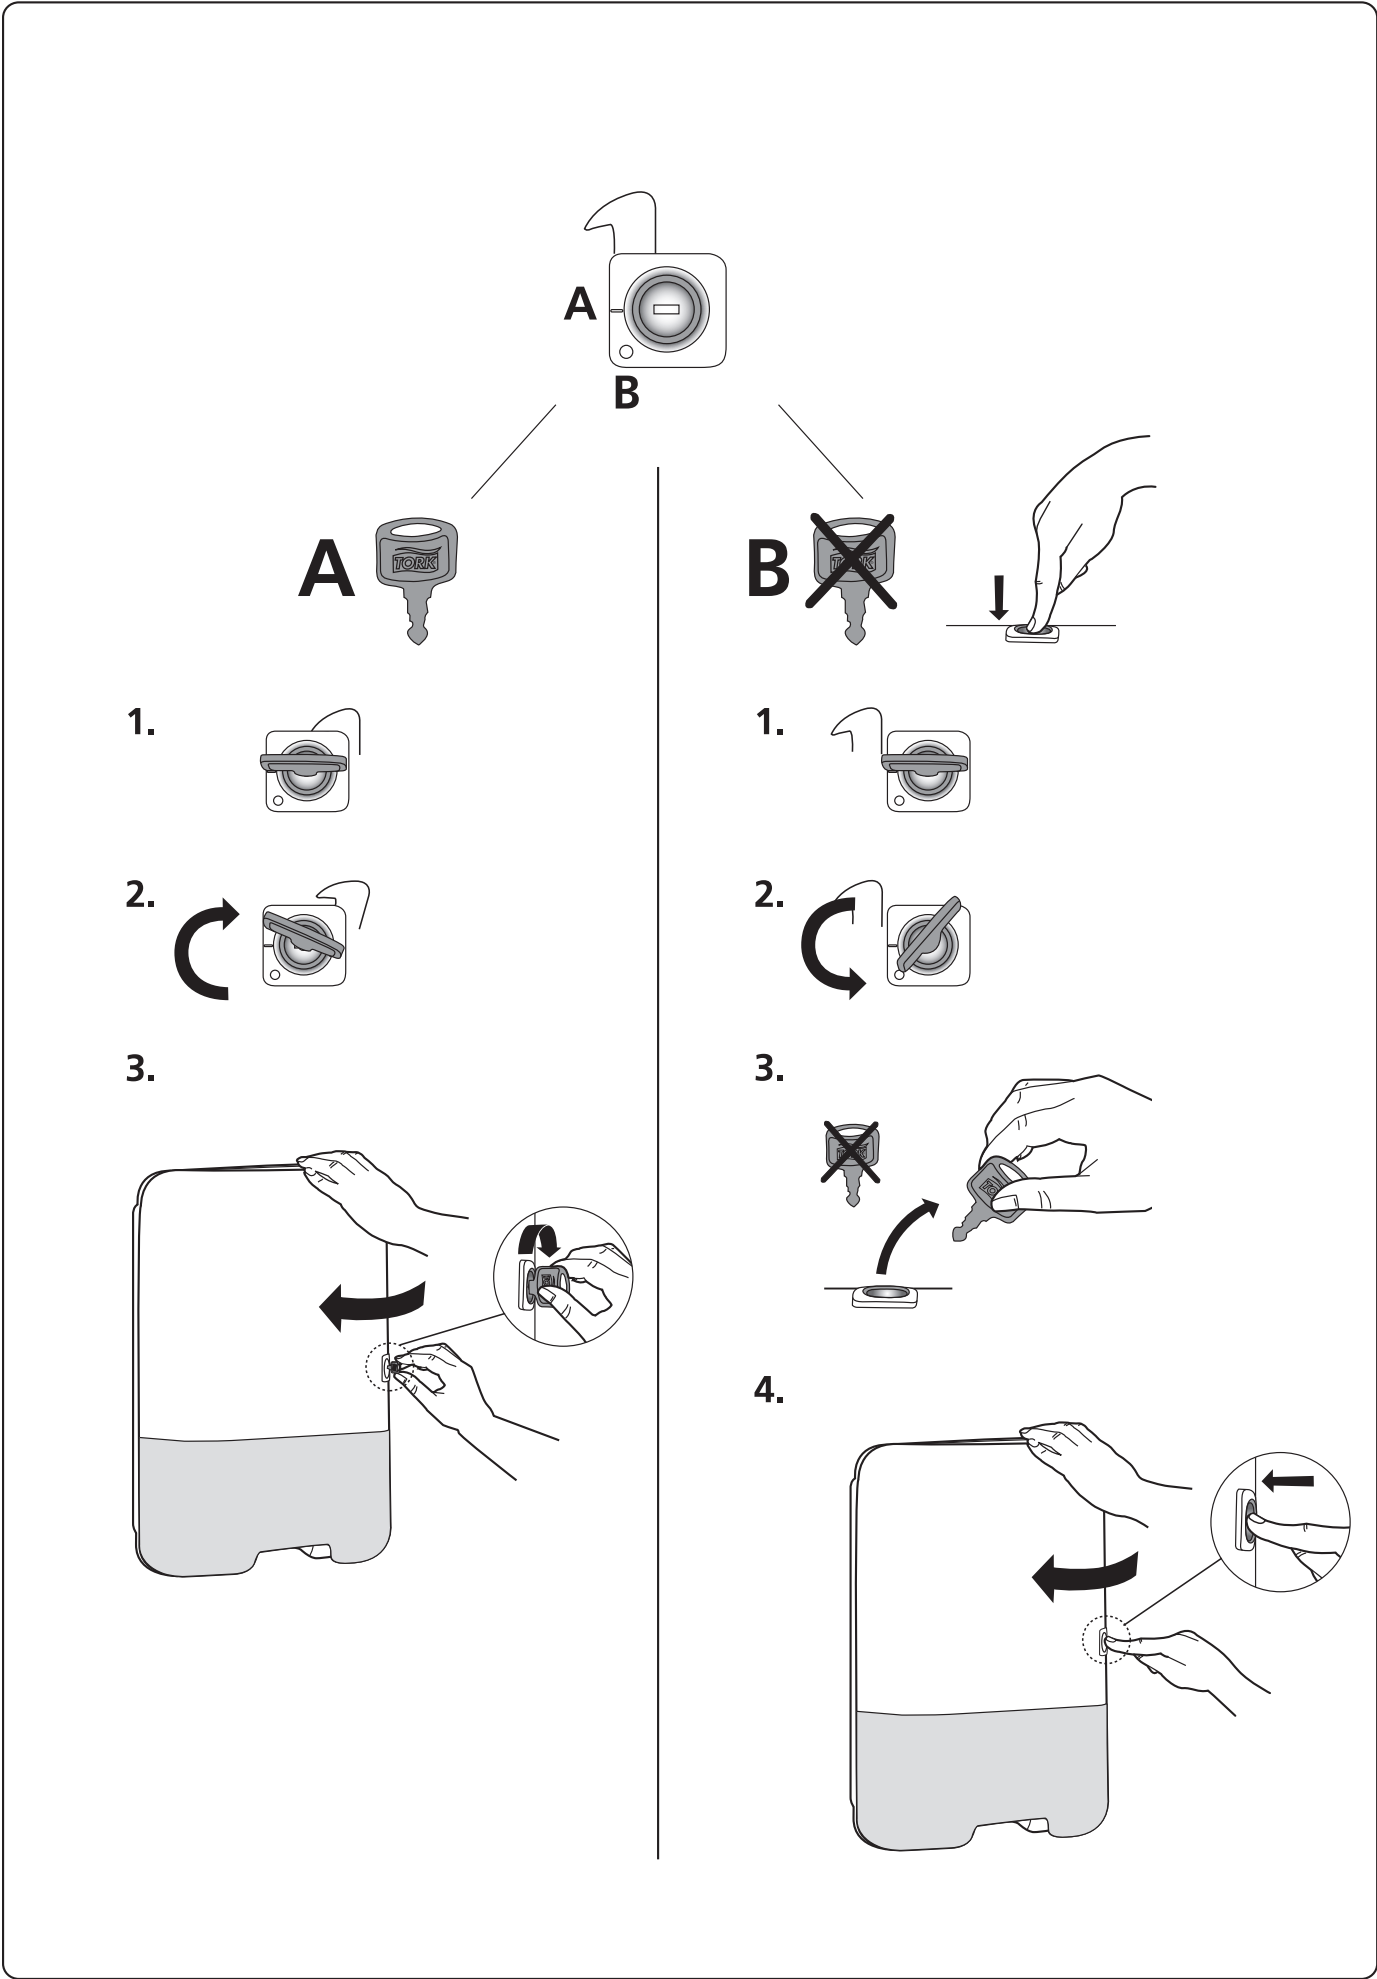

European Community Design Registration RCD 000929971

TORK®

**Singlefold/
C-Fold
Hand Towel
Dispenser**

H3

Elevation
Design

Manufactured by SCA,
SE-405 03 Göteborg, Sweden
www.sca-tork.com
Made in Germany

Manufactured by SCA,
SE-405 03 Göteborg, Sweden
www.sca-tork.com
Made in Germany

2.

3.

4.

5

1.

2.

2

3.