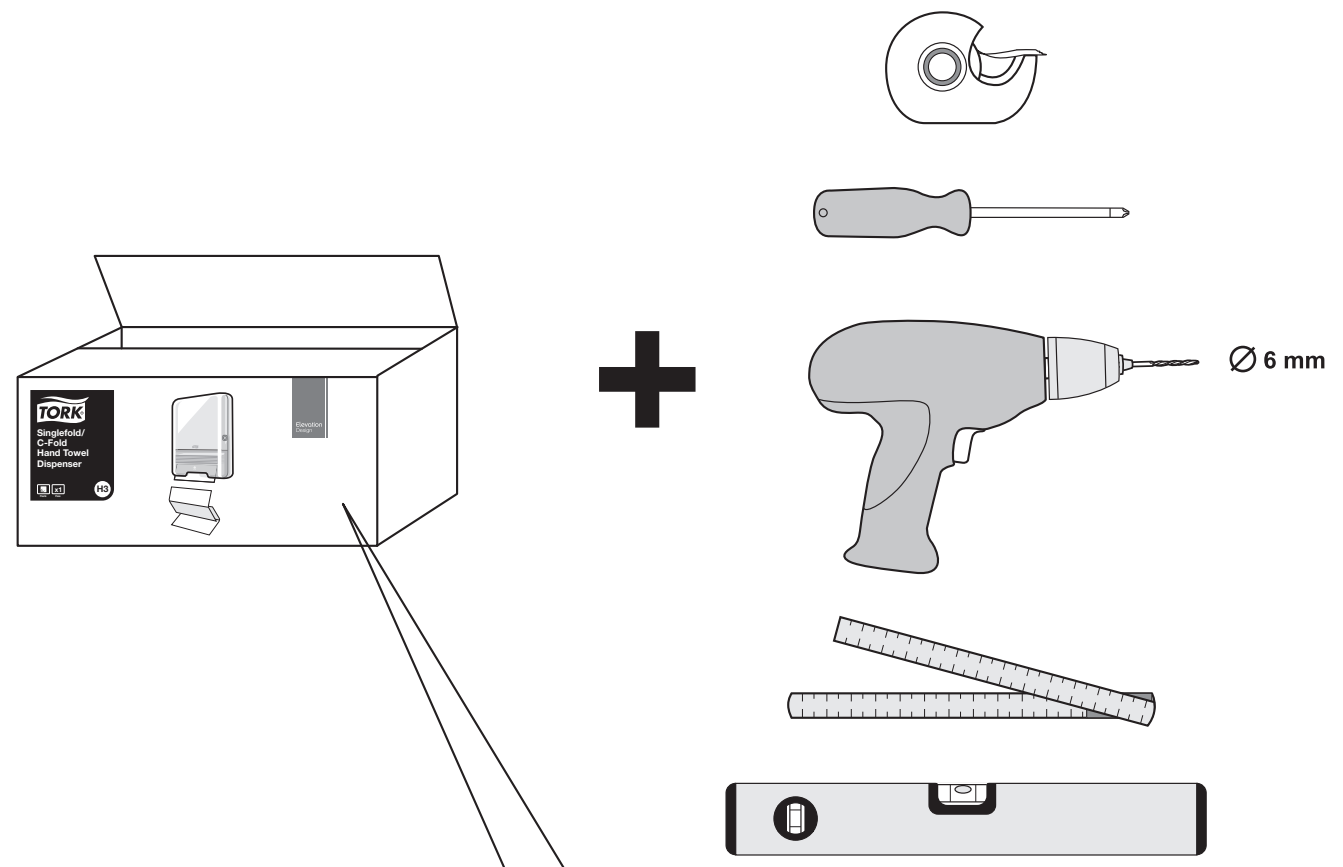

European Community Design Registration RCD 000929971

TORK®

**Singlefold/
C-Fold
Hand Towel
Dispenser**

H3

Elevation
Design

Manufactured by SCA,
SE-405 03 Göteborg, Sweden
www.sca-tork.com
Made in Germany

Manufactured by SCA,
SE-405 03 Göteborg, Sweden
www.sca-tork.com
Made in Germany