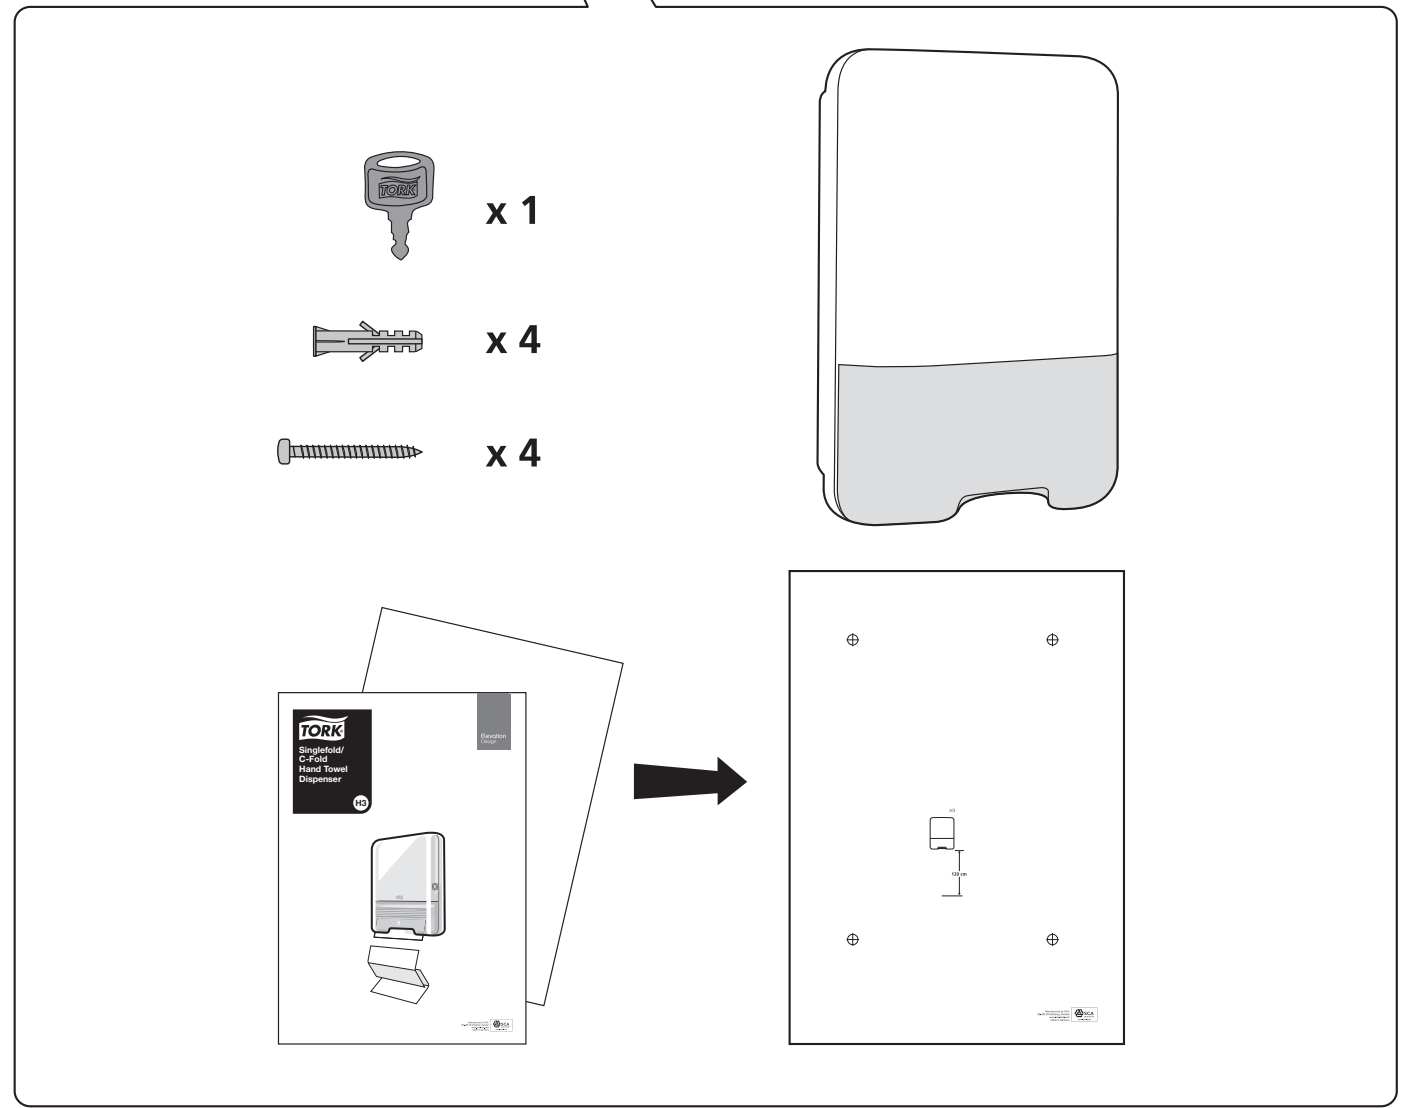

European Community Design Registration RCD 000929971

TORK®

**Singlefold/
C-Fold
Hand Towel
Dispenser**

H3

Elevation
Design

Manufactured by SCA,
SE-405 03 Göteborg, Sweden
www.sca-tork.com
Made in Germany

Manufactured by SCA,
SE-405 03 Göteborg, Sweden
www.sca-tork.com
Made in Germany

2.

3.

4.

5

1.

2.

2

3.

-  x 4
-  x 4

4.

1.