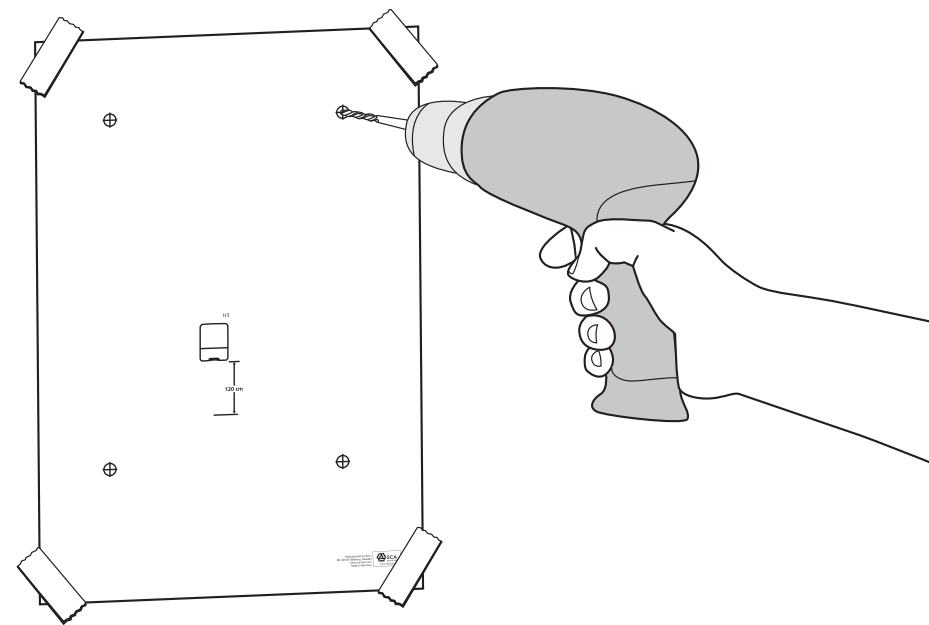

European Community Design Registration RCD 000929971

TORK®

**Singlefold/
C-Fold
Hand Towel
Dispenser**

H3

Elevation
Design

Manufactured by SCA,
SE-405 03 Göteborg, Sweden
www.sca-tork.com
Made in Germany

Manufactured by SCA,
SE-405 03 Göteborg, Sweden
www.sca-tork.com
Made in Germany

2.

3.

4.

5

1.

2.

2

3.