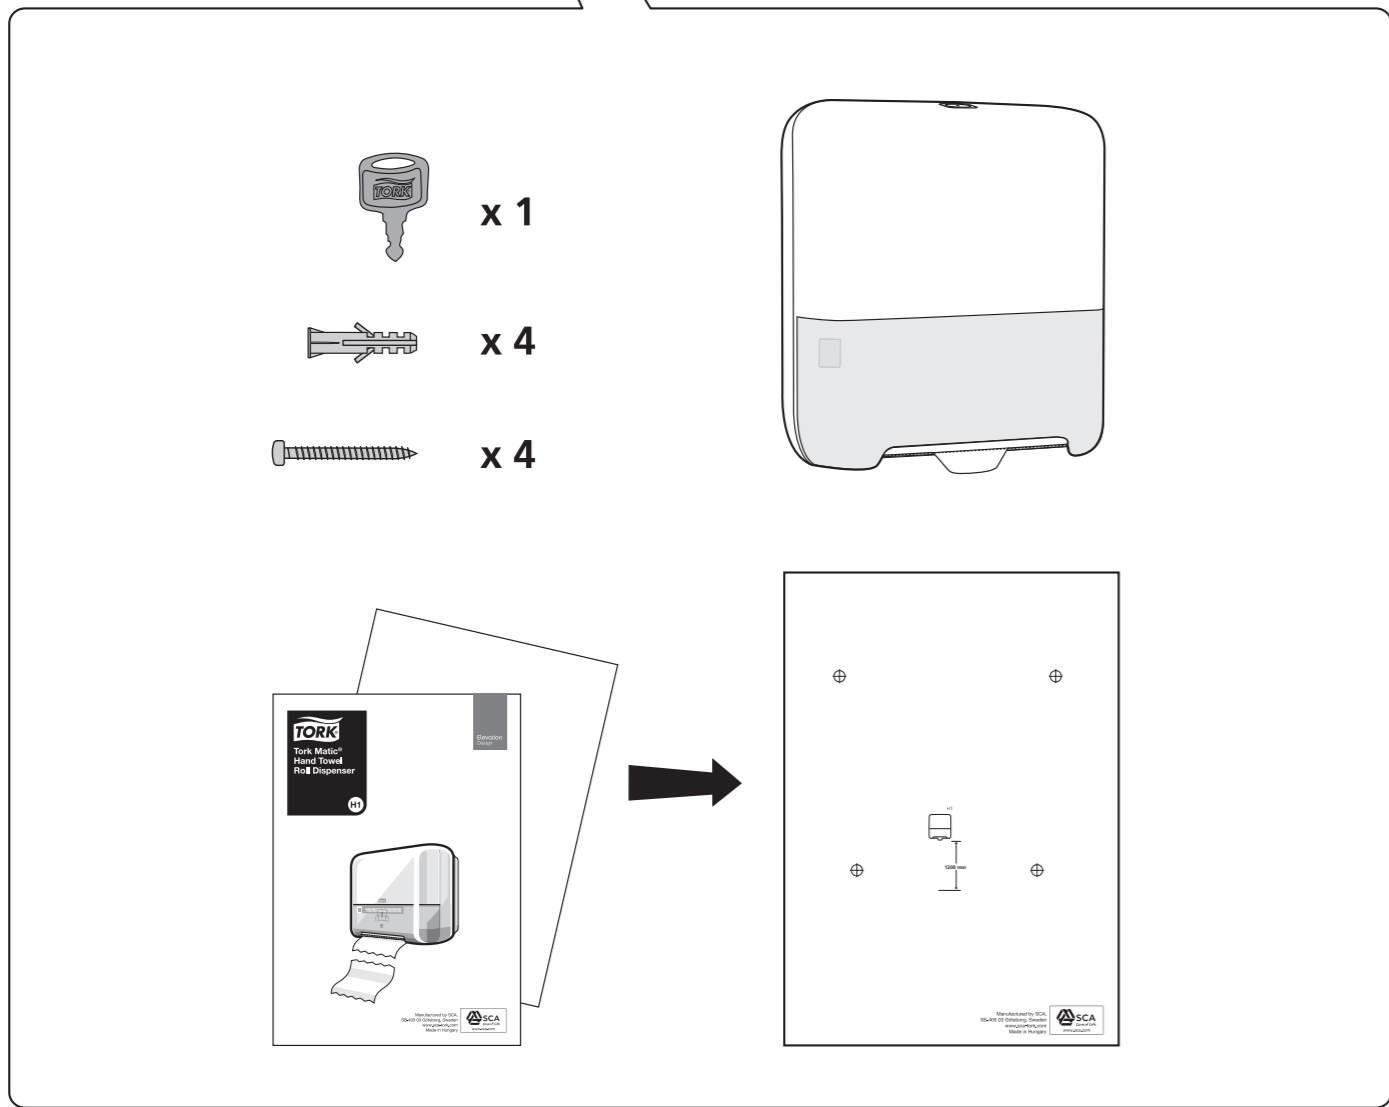

European Community Design Registration RCD 000929971

Elevation  
Design

Manufactured by SCA,  
SE-405 03 Göteborg, Sweden  
[www.sca-tork.com](http://www.sca-tork.com)  
Made in Hungary

Manufactured by SCA,  
SE-405 03 Göteborg, Sweden  
[www.sca-tork.com](http://www.sca-tork.com)  
Made in Hungary

5.

6.

7.

1.

2.

3.

 x 2

 x 2

4.

5.

 x 2

 x 2

1.

2.

3.

4.