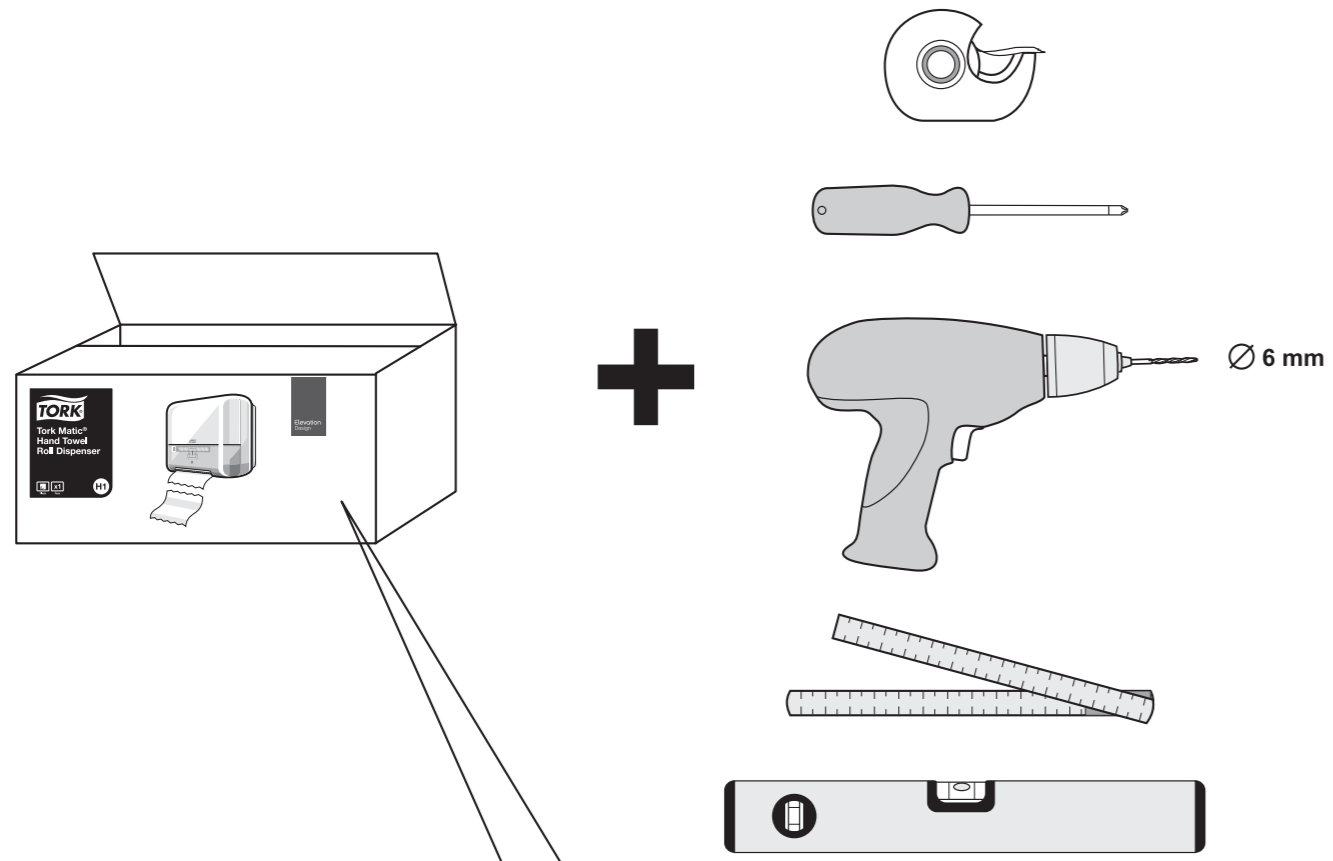

European Community Design Registration RCD 000929971

Elevation  
Design

Manufactured by SCA,  
SE-405 03 Göteborg, Sweden  
[www.sca-tork.com](http://www.sca-tork.com)  
Made in Hungary

Manufactured by SCA,  
SE-405 03 Göteborg, Sweden  
[www.sca-tork.com](http://www.sca-tork.com)  
Made in Hungary