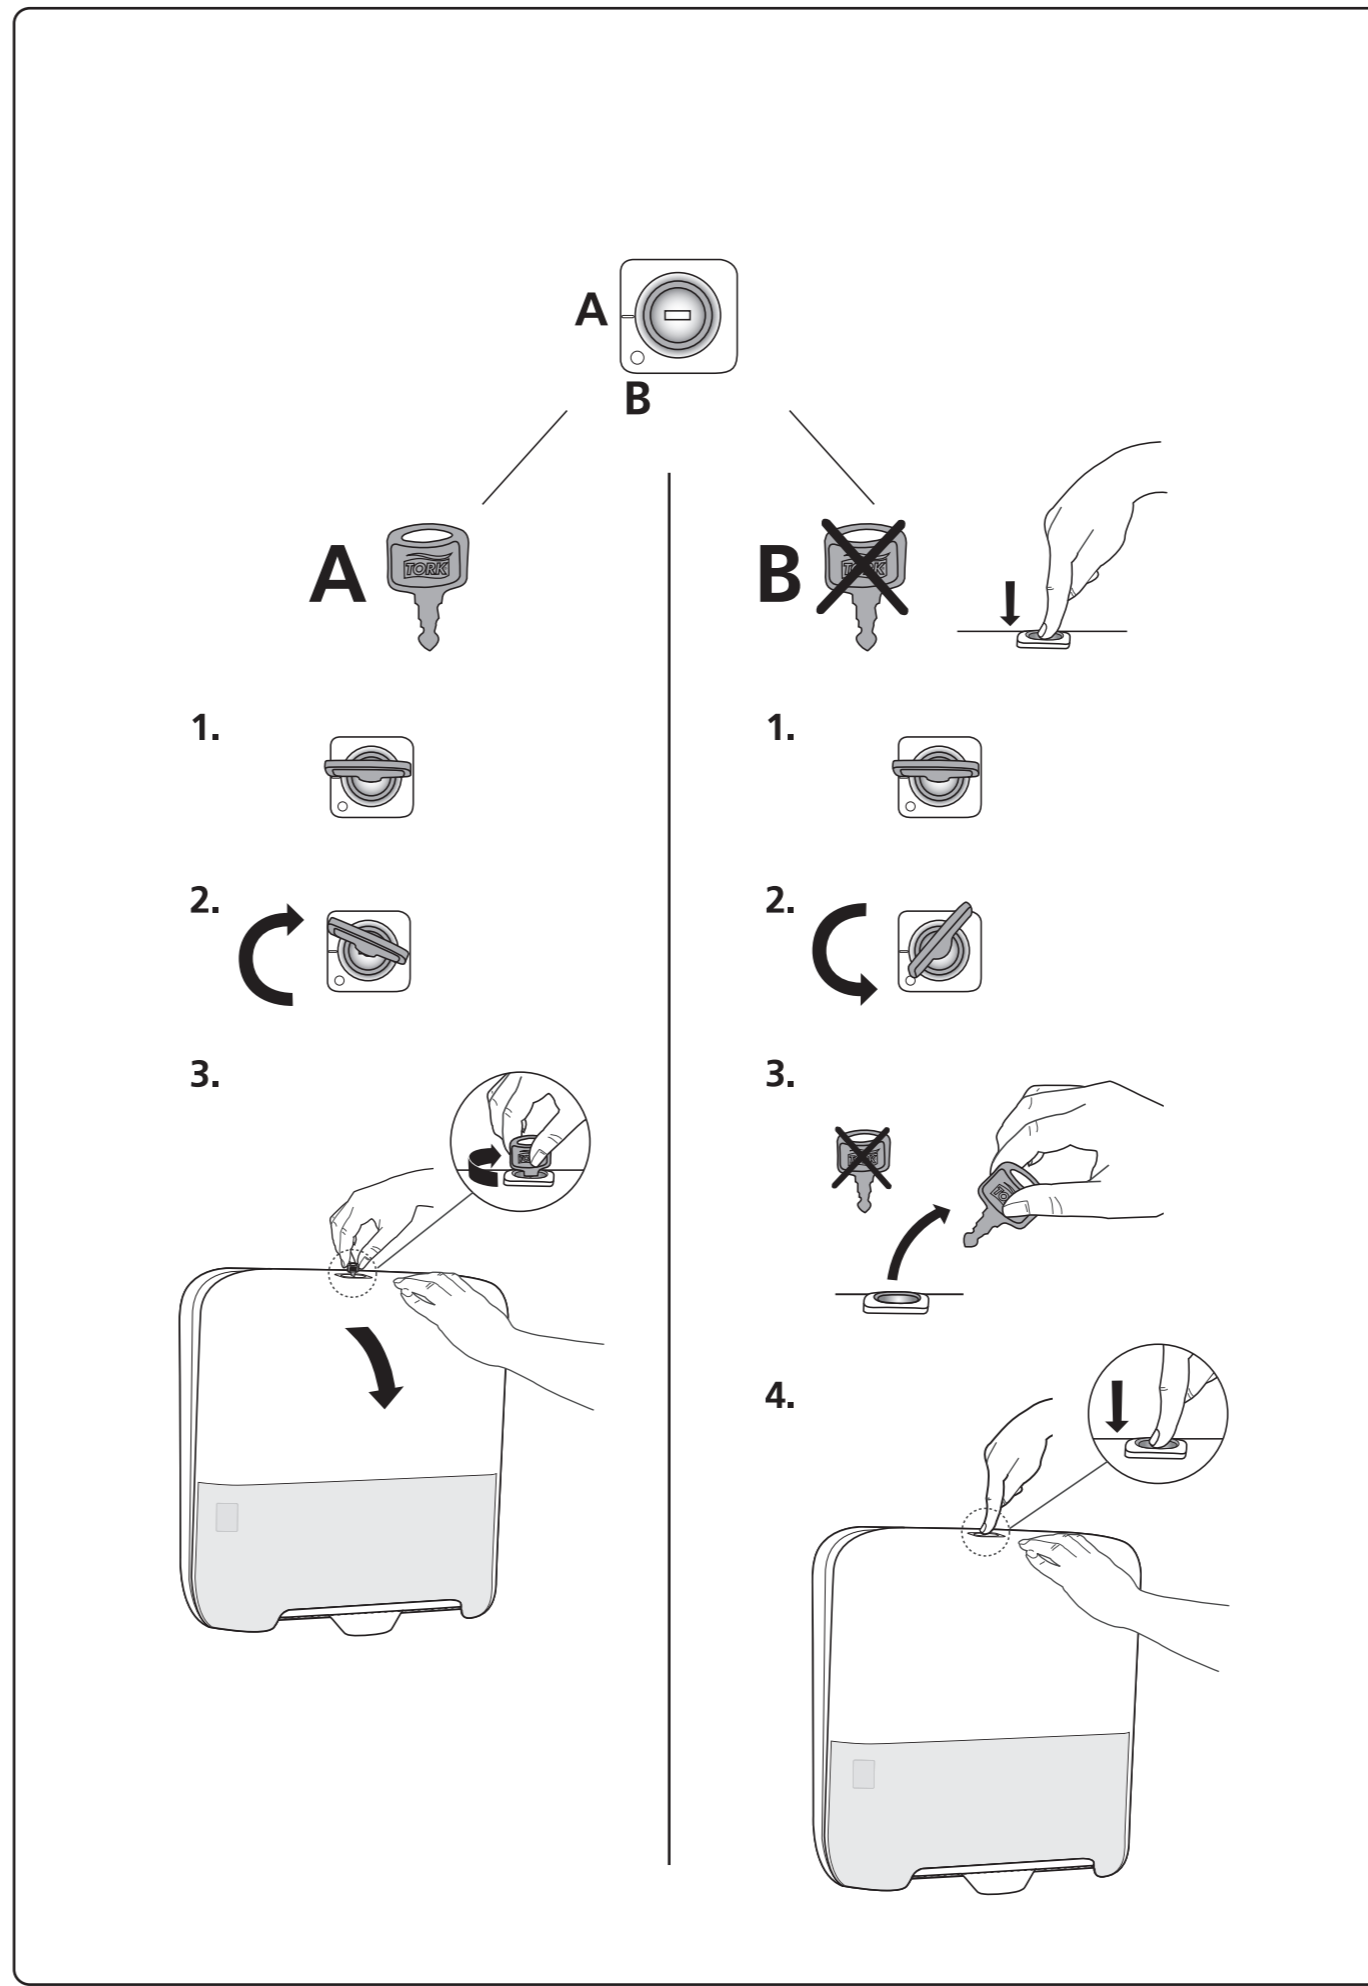

European Community Design Registration RCD 000929971

Elevation  
Design

Manufactured by SCA,  
SE-405 03 Göteborg, Sweden  
[www.sca-tork.com](http://www.sca-tork.com)  
Made in Hungary

Manufactured by SCA,  
SE-405 03 Göteborg, Sweden  
[www.sca-tork.com](http://www.sca-tork.com)  
Made in Hungary

5.

6.

7.

1.

2.

3.

 x 2

 x 2

4.

5.

 x 2

 x 2

1.

2.

3.

4.