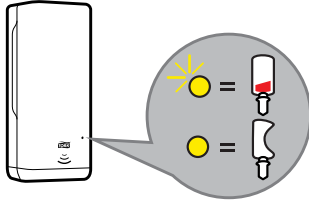

Tork Foam Soap Dispenser with Intuition™ Sensor

Image
Design

S4

www.sca-tork.com

Tork Foam Soap Dispenser

Tork Foam Soap Dispenser

1

2

3

4

1

2

3

Tork Foam Soap Dispenser

Warnings

- Children should not be allowed to play with the appliance
- The maximum and minimum ambient temperatures for correct operation are 0 to 50 degrees Celsius (32 to 122 degrees Fahrenheit)
- This dispenser is not suitable for installation outdoors or in wet environments. It is not water-resistant
- Operating sound level of the dispenser is less than 70dBa