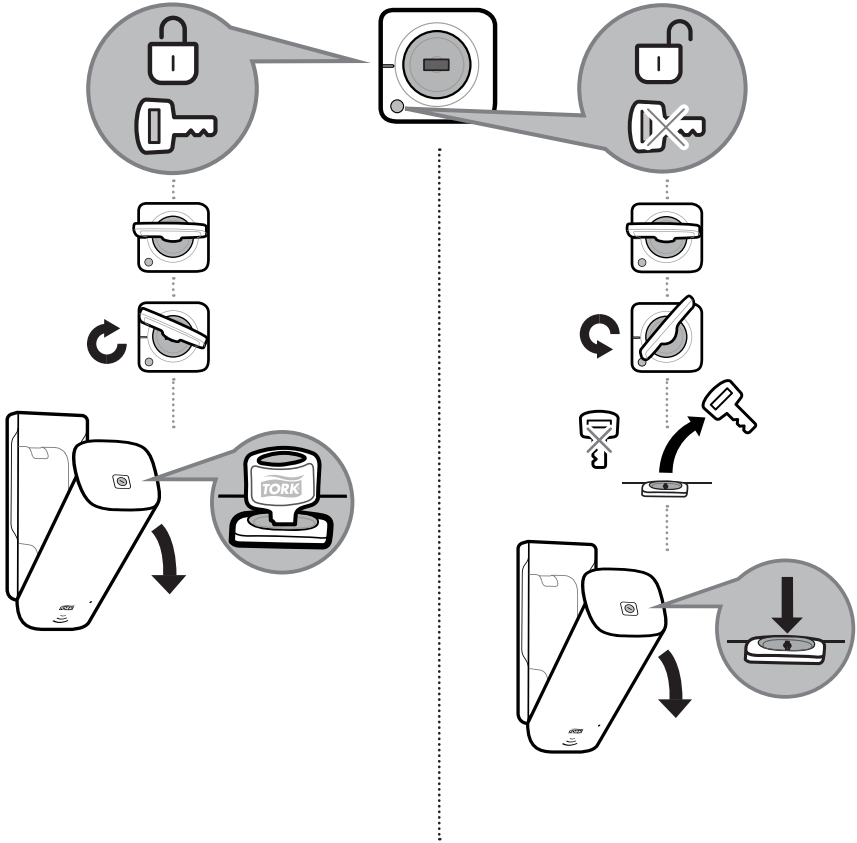

3

4

1

2

3

Tork Foam Soap Dispenser

Warnings

- Children should not be allowed to play with the appliance
- The maximum and minimum ambient temperatures for correct operation are 0 to 50 degrees Celsius (32 to 122 degrees Fahrenheit)
- This dispenser is not suitable for installation outdoors or in wet environments. It is not water-resistant
- Operating sound level of the dispenser is less than 70dBa

Disposal

- Damaged or malfunctioning product should be disposed of immediately to avoid potential of injury
- Products should be disposed of in accordance with applicable regulations

Cleaning instructions