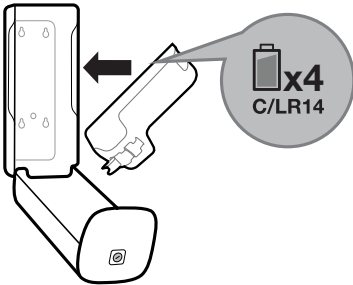

3

4

1

2

3

Tork Foam Soap Dispenser

Warnings

- Children should not be allowed to play with the appliance
- The maximum and minimum ambient temperatures for correct operation are 0 to 50 degrees Celsius (32 to 122 degrees Fahrenheit)
- This dispenser is not suitable for installation outdoors or in wet environments. It is not water-resistant
- Operating sound level of the dispenser is less than 70dBa