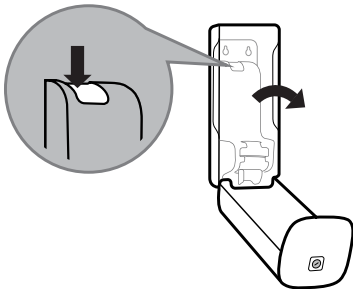

3

4

1

2

3

Tork Foam Soap Dispenser

Warnings

- Children should not be allowed to play with the appliance
- The maximum and minimum ambient temperatures for correct operation are 0 to 50 degrees Celsius (32 to 122 degrees Fahrenheit)
- This dispenser is not suitable for installation outdoors or in wet environments. It is not water-resistant
- Operating sound level of the dispenser is less than 70dBa