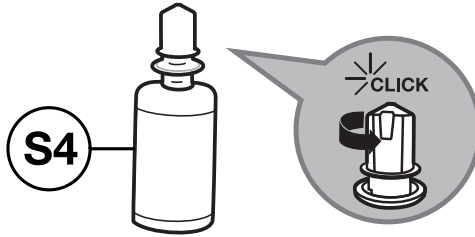

3

4

1

2

3

Tork Foam Soap Dispenser

Warnings

- Children should not be allowed to play with the appliance
- The maximum and minimum ambient temperatures for correct operation are 0 to 50 degrees Celsius (32 to 122 degrees Fahrenheit)
- This dispenser is not suitable for installation outdoors or in wet environments. It is not water-resistant
- Operating sound level of the dispenser is less than 70dBa