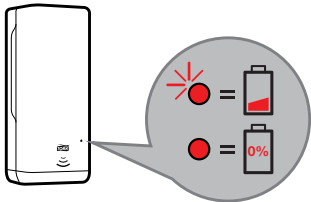

3

4

1

2

3

Tork Foam Soap Dispenser

Warnings

- Children should not be allowed to play with the appliance
- The maximum and minimum ambient temperatures for correct operation are 0 to 50 degrees Celsius (32 to 122 degrees Fahrenheit)
- This dispenser is not suitable for installation outdoors or in wet environments. It is not water-resistant
- Operating sound level of the dispenser is less than 70dBa