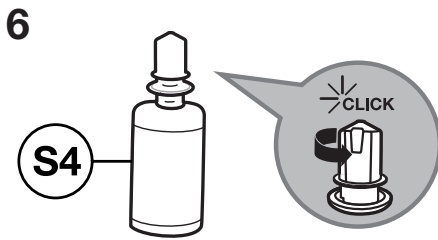

Tork Foam Soap Dispenser with Intuition™ Sensor

Image
Design

S4

www.sca-tork.com

Tork Foam Soap Dispenser

Tork Foam Soap Dispenser

1

2

3

4

1

2

3

Tork Foam Soap Dispenser

Warnings

- Children should not be allowed to play with the appliance
- The maximum and minimum ambient temperatures for correct operation are 0 to 50 degrees Celsius (32 to 122 degrees Fahrenheit)
- This dispenser is not suitable for installation outdoors or in wet environments. It is not water-resistant
- Operating sound level of the dispenser is less than 70dBa