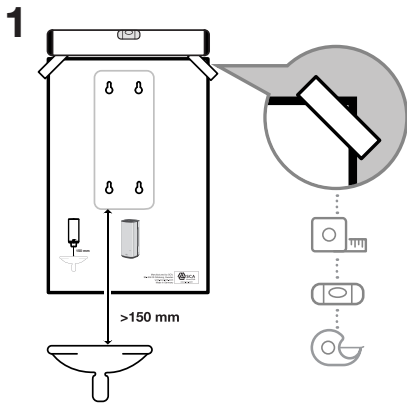

Tork Foam Soap Dispenser