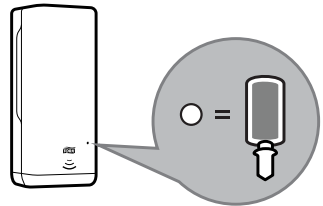

Tork Foam Soap Dispenser with Intuition™ Sensor

Image
Design

S4

www.sca-tork.com

Tork Foam Soap Dispenser

Tork Foam Soap Dispenser

1

2

3

4

1

2

3

Tork Foam Soap Dispenser

Warnings

- Children should not be allowed to play with the appliance
- The maximum and minimum ambient temperatures for correct operation are 0 to 50 degrees Celsius (32 to 122 degrees Fahrenheit)
- This dispenser is not suitable for installation outdoors or in wet environments. It is not water-resistant
- Operating sound level of the dispenser is less than 70dBa