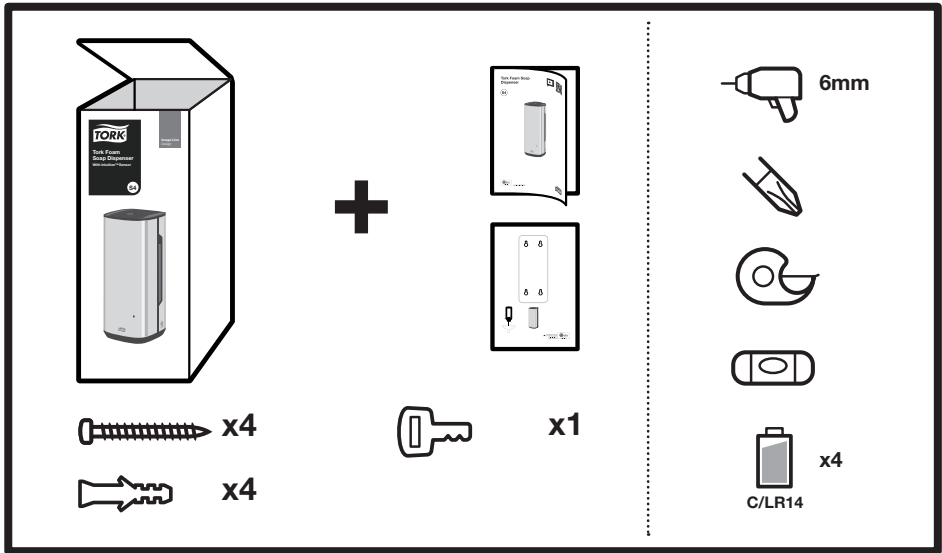

Tork Foam Soap Dispenser