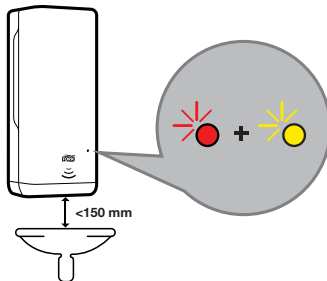

Tork Foam Soap Dispenser with Intuition™ Sensor

Image
Design

S4

www.sca-tork.com

Tork Foam Soap Dispenser

Tork Foam Soap Dispenser

1

2

3

4

1

2

3

Tork Foam Soap Dispenser

Warnings

- Children should not be allowed to play with the appliance
- The maximum and minimum ambient temperatures for correct operation are 0 to 50 degrees Celsius (32 to 122 degrees Fahrenheit)
- This dispenser is not suitable for installation outdoors or in wet environments. It is not water-resistant
- Operating sound level of the dispenser is less than 70dBa