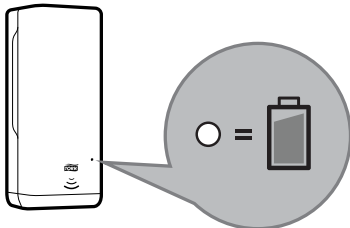

3

4

1

2

3

Tork Foam Soap Dispenser

Warnings

- Children should not be allowed to play with the appliance
- The maximum and minimum ambient temperatures for correct operation are 0 to 50 degrees Celsius (32 to 122 degrees Fahrenheit)
- This dispenser is not suitable for installation outdoors or in wet environments. It is not water-resistant
- Operating sound level of the dispenser is less than 70dBa